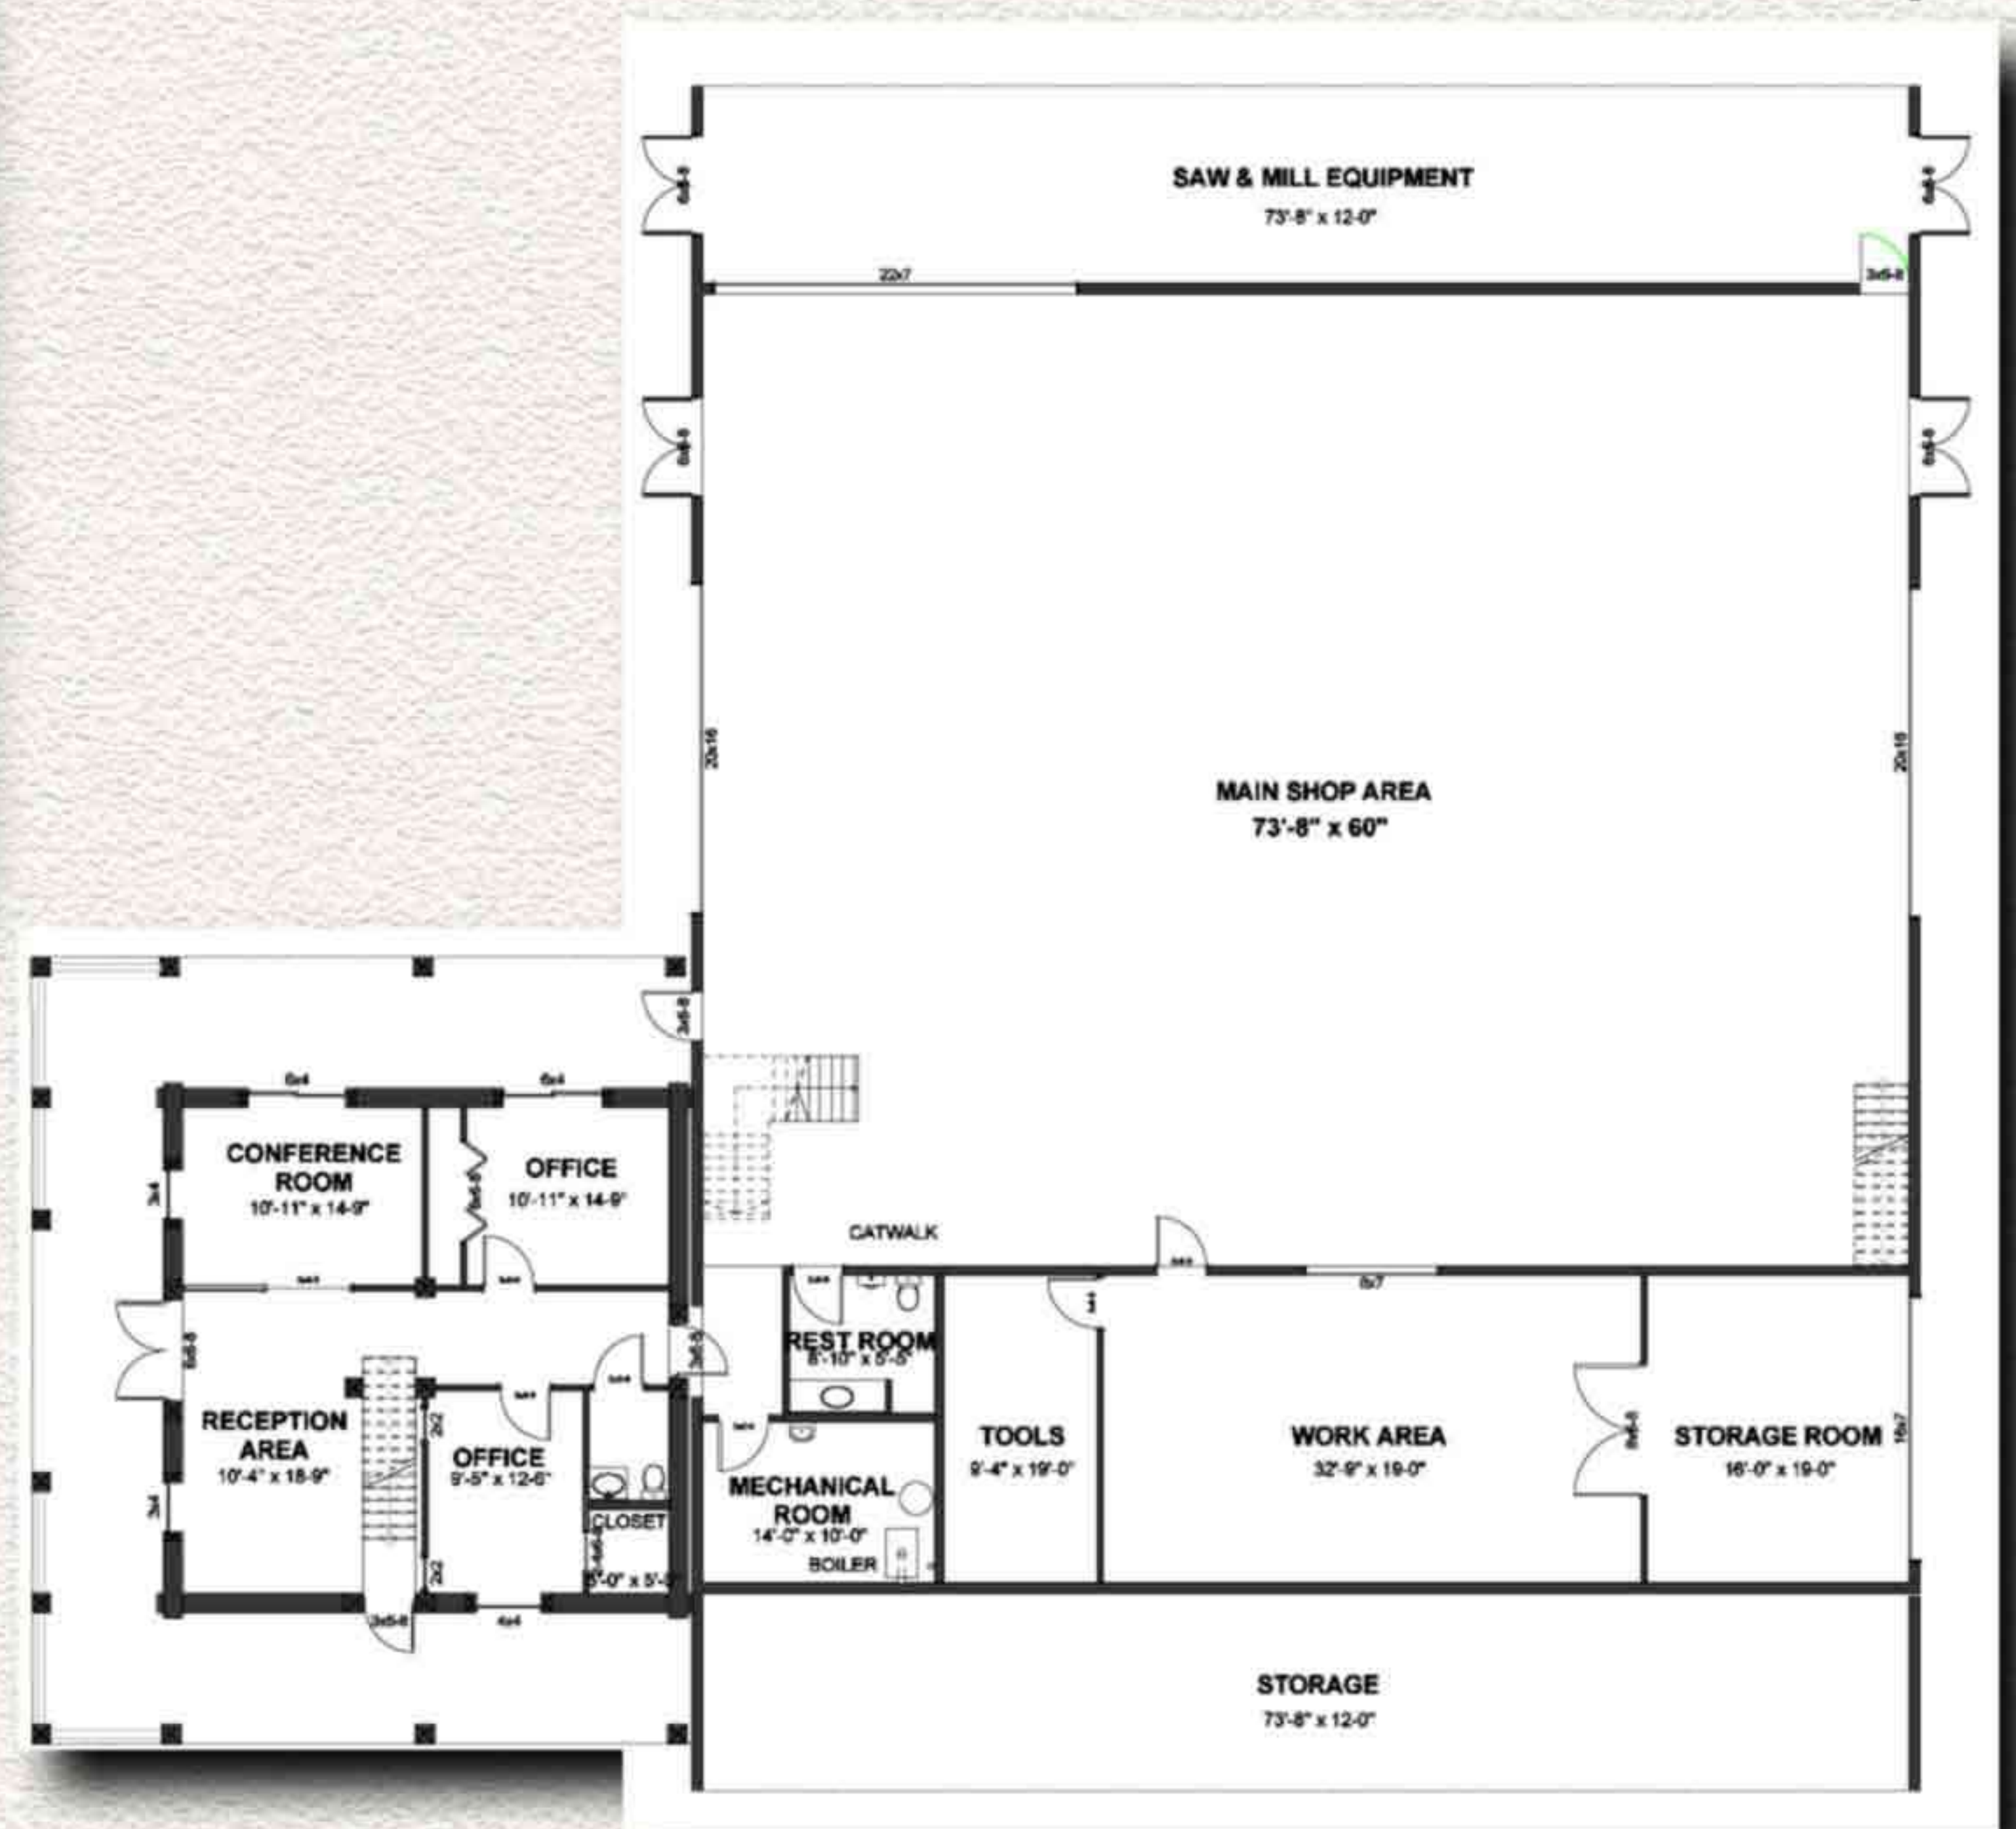

Wyoming Log Home Manufacturing Company

The Wyoming Shop

Square Footage		
Main	1,024	sqft
Upper	1,024	sqft
Porches and Deck	1,032	sqft
Shop Main	7,770	sqft
Shop Upper	1,586	sqft
Total	12,436	sqft

Upper Level

This expansive five office, three half baths and one full bath, two-level log office complex is a dream come true. Meet with your clients in one of the three conference areas. The lower shop area contains a tool room, work area, main shop area, and a storage room. There is plenty of exterior storage under the eaves outside. The second level of the shop contains an apartment with a full kitchen, large living room and a bedroom with a walk in closet. This is perfect for either the business wishing to start or expand!