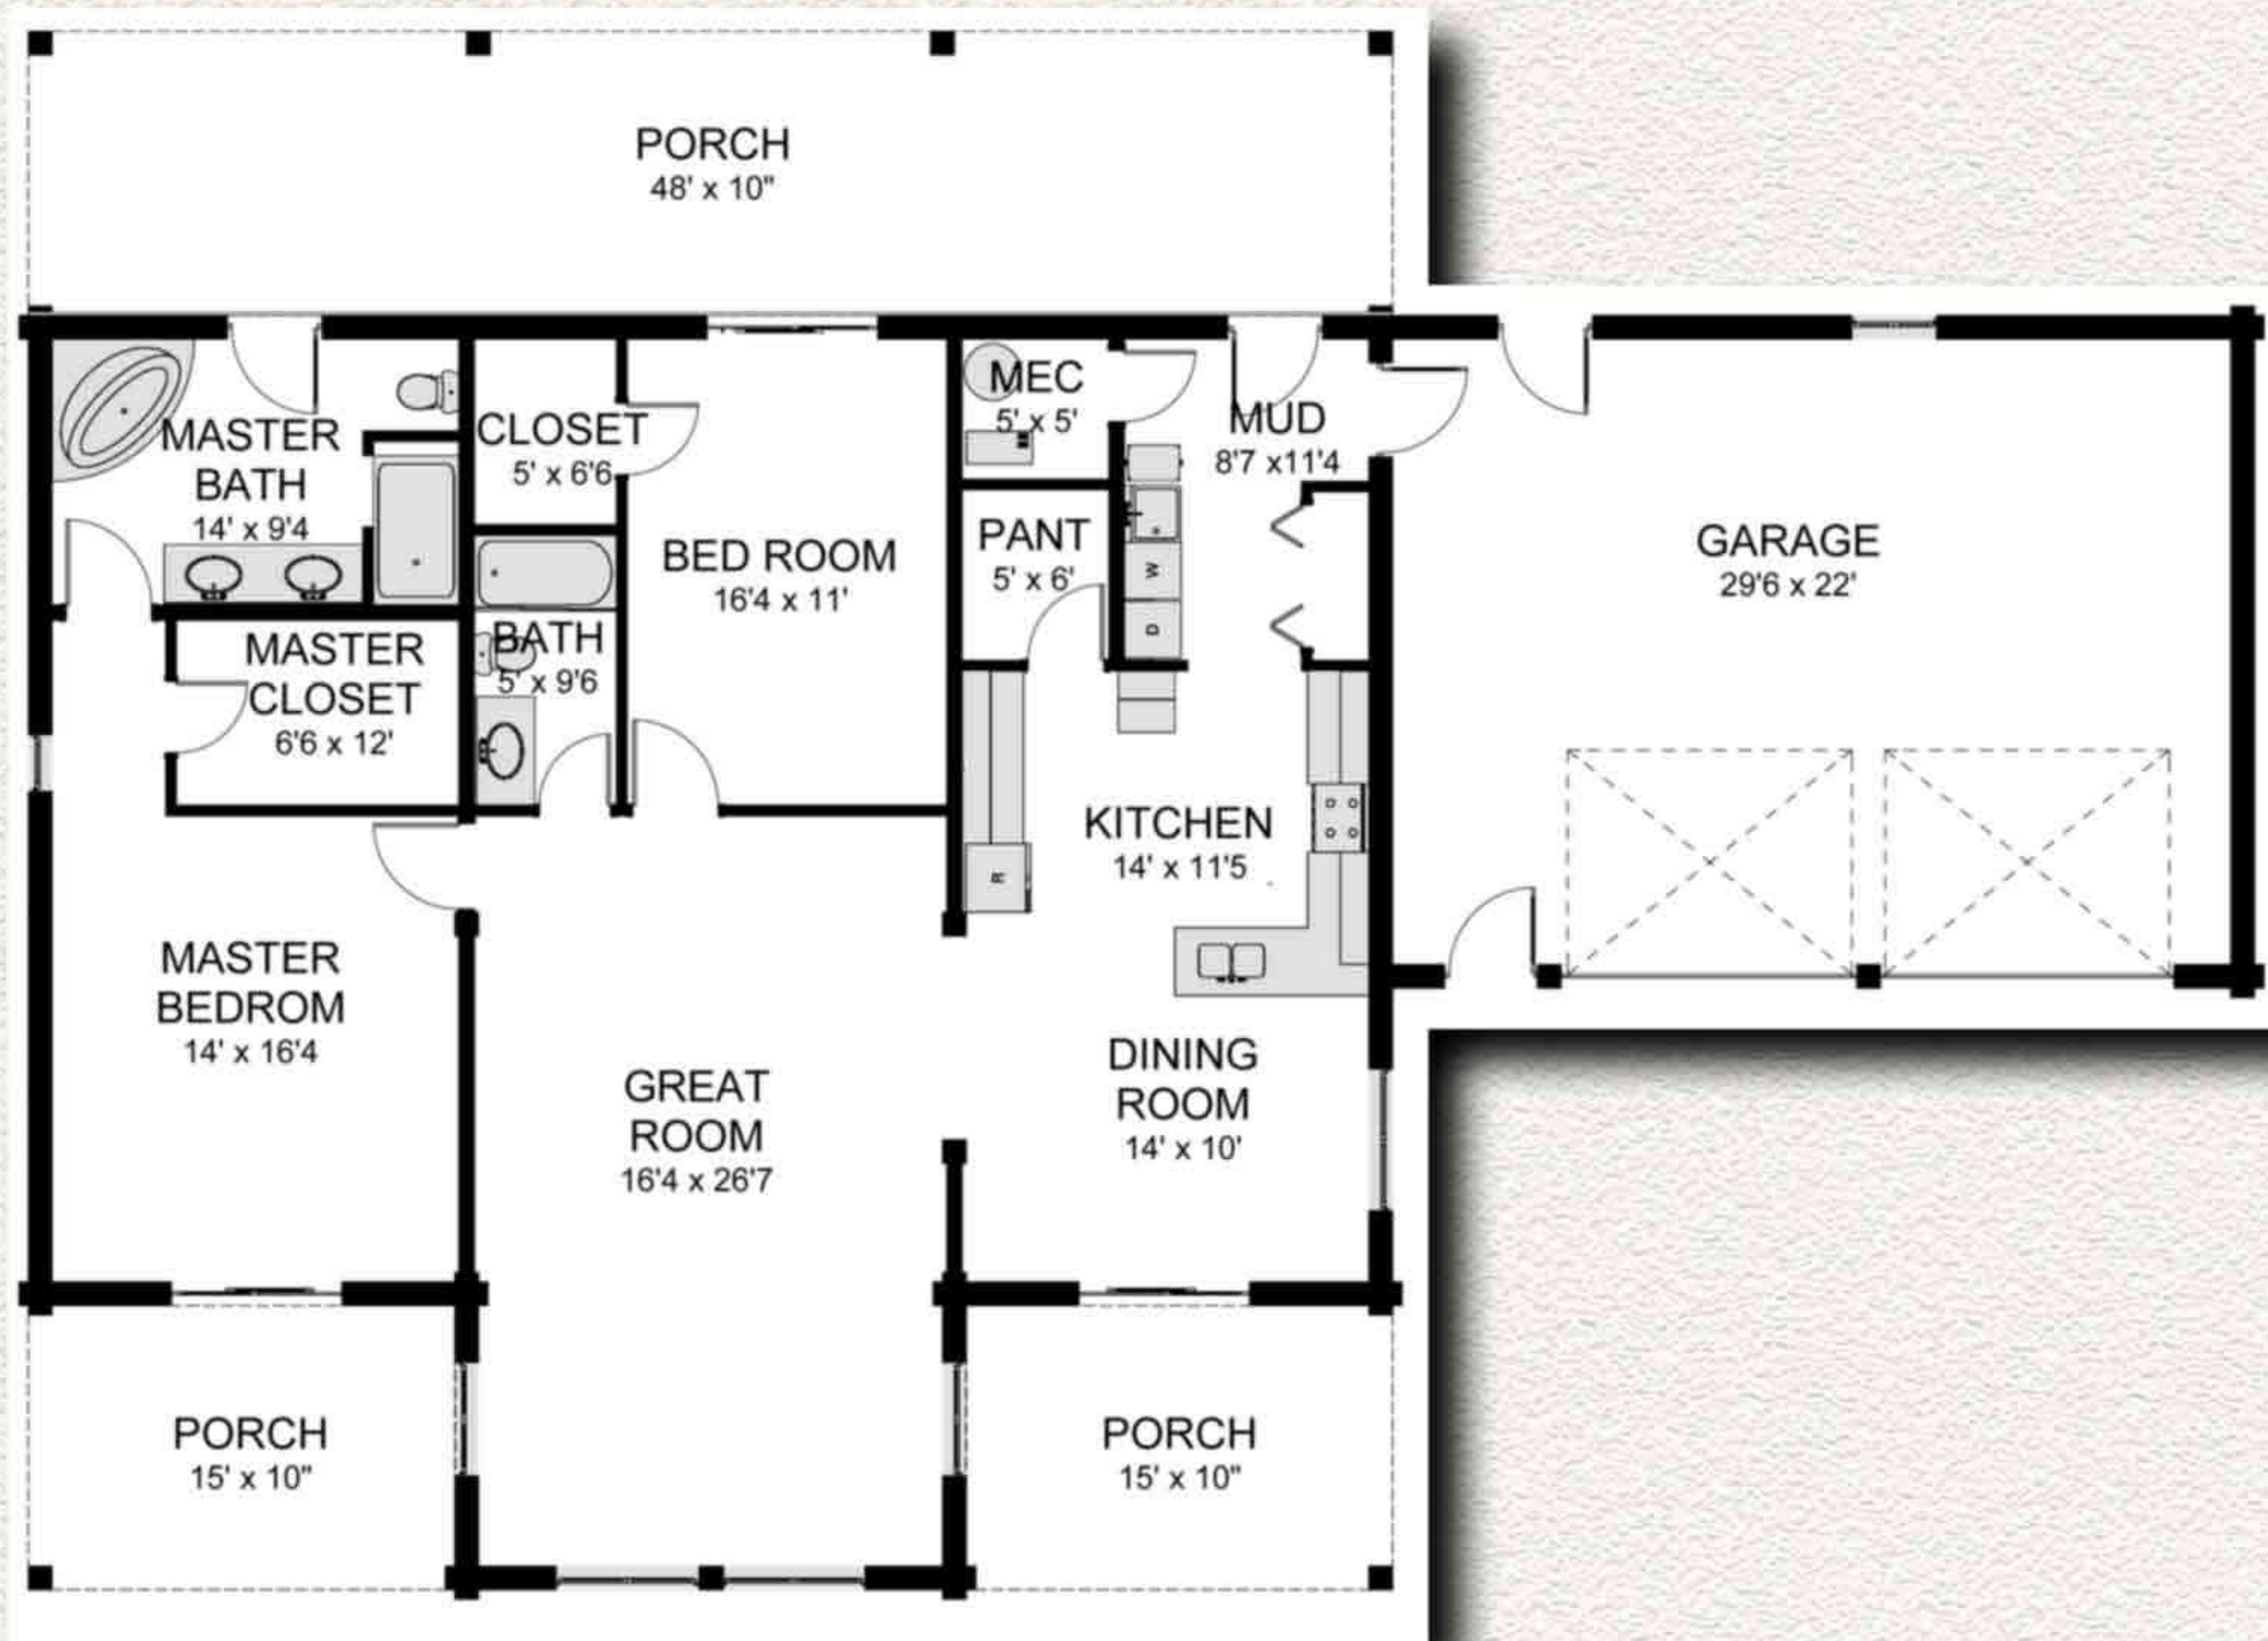

Wyoming Log Home Manufacturing Company

The Rancher

This spacious two bedroom two bathroom ranch style log cabin would be perfect for the starting family and to those who want seasonal retreat. The main floor has a dining room with two viewing areas. The great room has a vaulted ceiling. A two stall garage large enough to accommodate a shop is incorporated into the design. To add to the perfection, there is a front and rear covered porch.

Bedrooms 2
Baths 2

Log Package

Square Footage	
Main	1,852 sqft
Porch	780 sqft
Garage	718 sqft
Total Usable	3,340 sqft

Wyoming Log Home Manufacturing Company
6 Kukuchka Lane
Ranchester WY 82839
307-655-0800