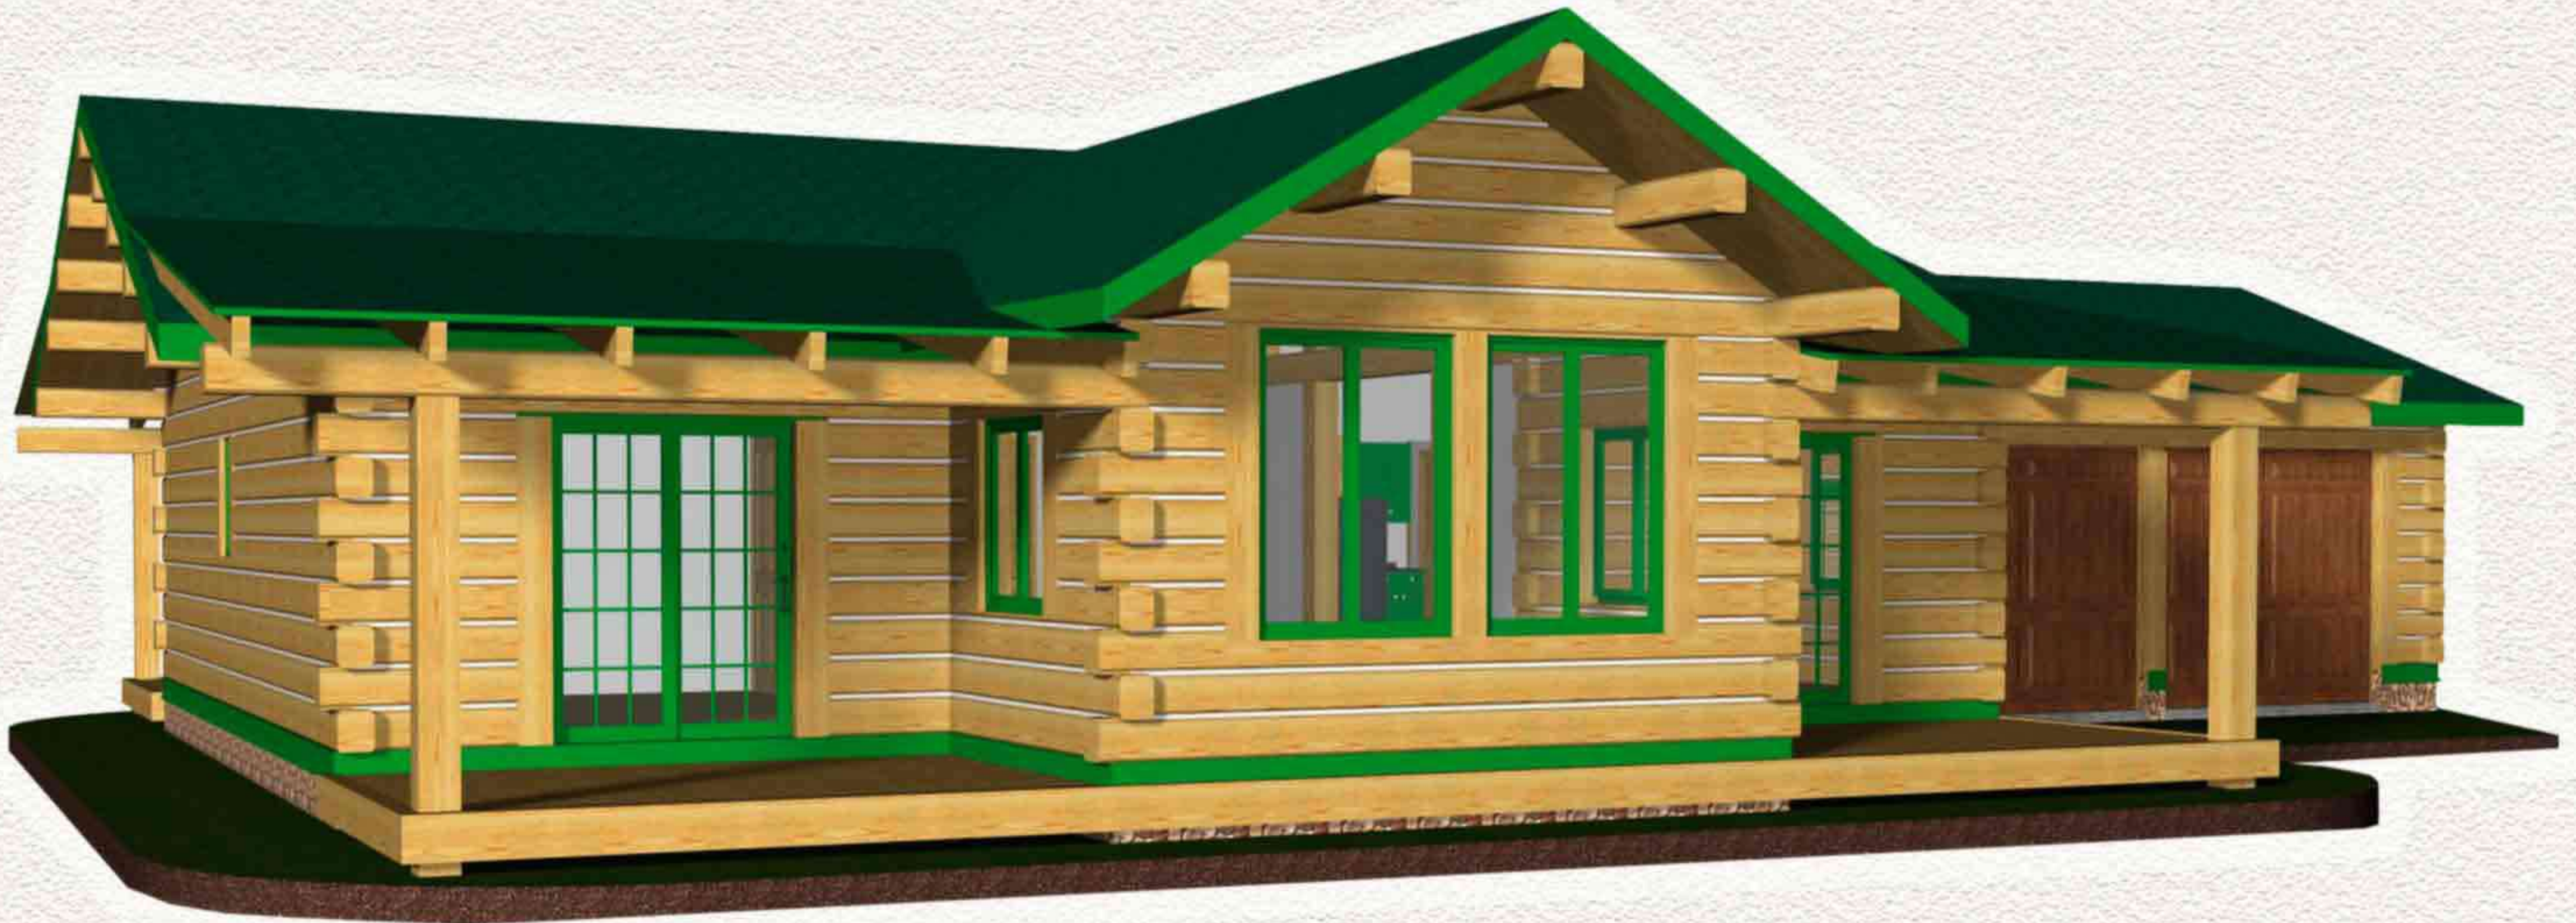

Wyoming Log Home Manufacturing Company

The Rancher

This spacious two bedroom two bathroom ranch style log cabin would be perfect for the starting family and to those who want seasonal retreat. The main floor has a dining room with two viewing areas. The great room has a vaulted ceiling. A two stall garage large enough to accommodate a shop is incorporated into the design. To add to the perfection, there is a front and rear covered porch.

Bedrooms 2
Baths 2

Log Package

Square Footage	
Main	1,852 sqft
Porch	780 sqft
Garage	718 sqft
Total Usable	3,340 sqft

Wyoming Log Home Manufacturing Company
6 Kukuchka Lane
Ranchester WY 82839
307-655-0800