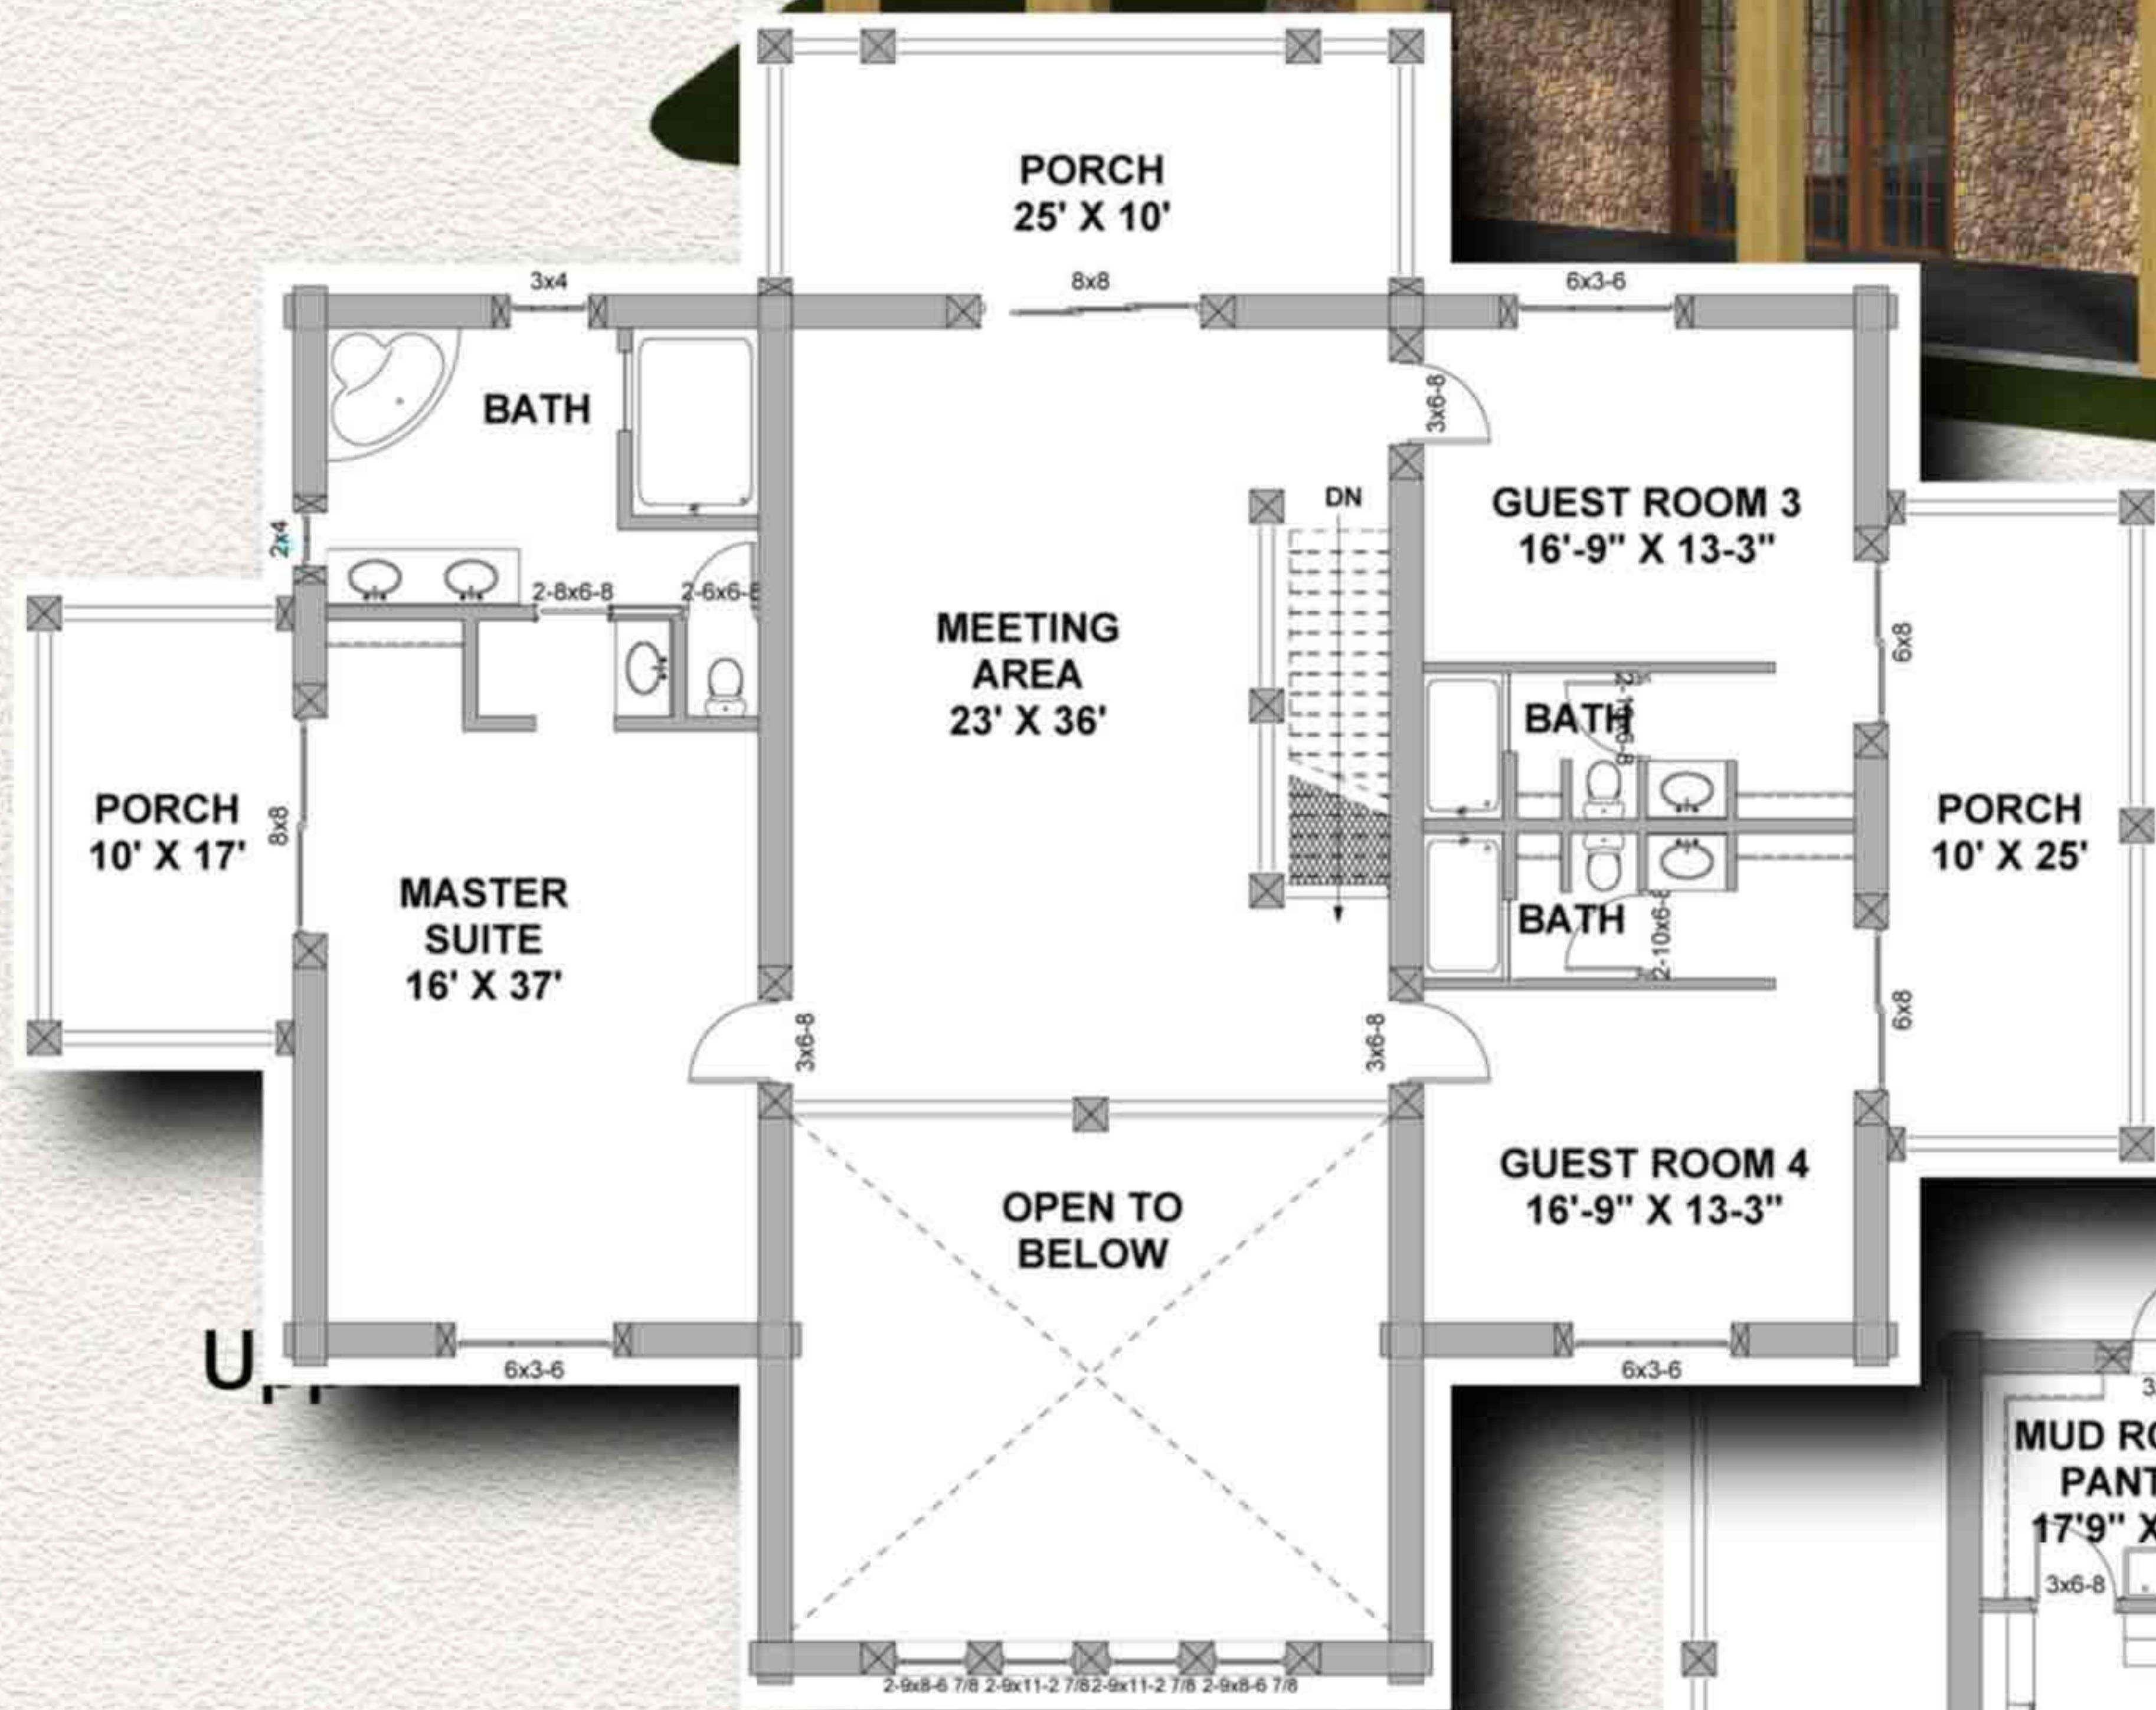

# The Mountain Resort

## Log Package

Bedrooms: 5  
Baths: 5.5

## Square Footage

Main	2,700	sqft
Upper	2,175	sqft
Basement	2,700	sqft
<b>Total</b>	<b>7,575</b>	<b>sqft</b>
Decks & Balconies	3,270	sqft
<b>Total Usable</b>	<b>10,845</b>	<b>sqft</b>

This expansive five bedroom, 5 1/2 bath, two-level log resort is a dream come true. Downstairs, the commercial kitchen flows into a formal dining room, which then opens up into the great room. A double sided fireplace gives warmth and ambiance to the dining area and the great room. The large entry room gives a formal look to the front entrance along with easy access into the mudroom and half bath. The master bedroom has a large walk-in closet, spacious bath and a sliding door for access onto the porch. Upstairs are two large bedrooms with private baths sharing 250 sq. ft. porch. The loft area joins the bedrooms and overlooks the great room area below. With 2,600 sq. ft. of covered porches on the main level, this lodge is perfect for those who like to entertain clients.