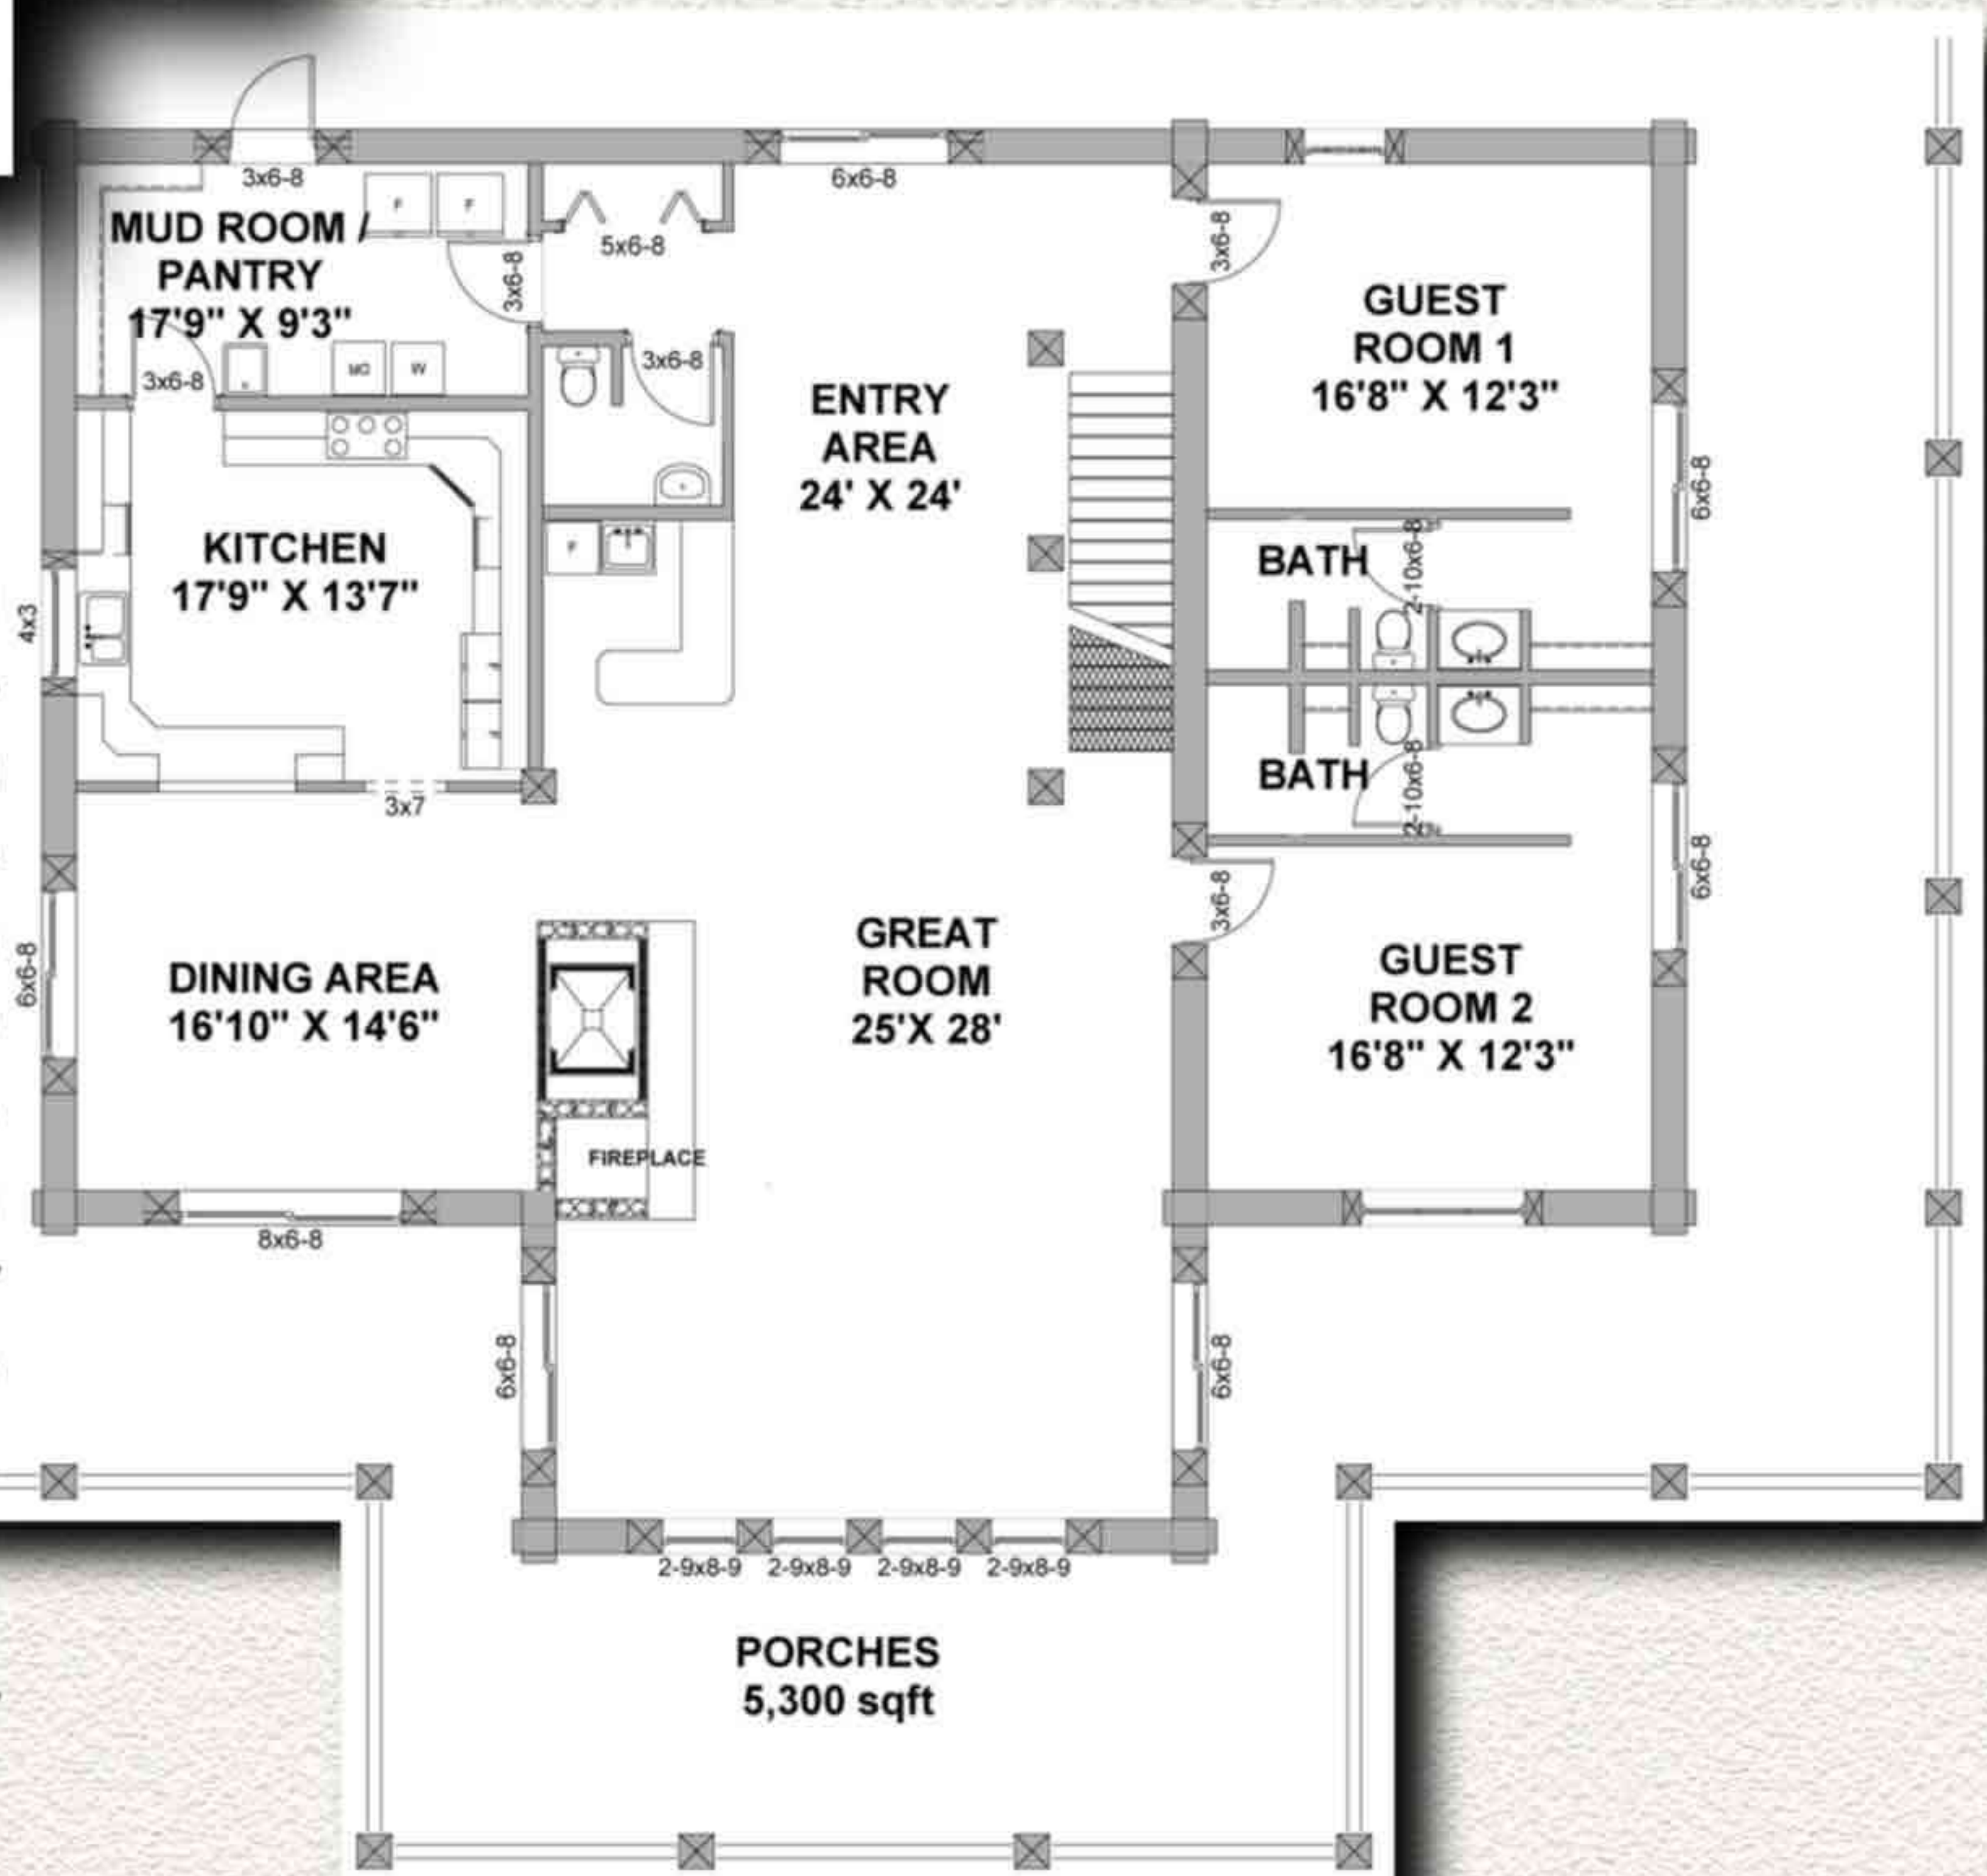

## Log Package

Bedrooms: 5  
Baths: 5.5

## Square Footage

Main	2,700	sqft
Upper	2,175	sqft
Basement	2,700	sqft
<b>Total</b>	<b>7,575</b>	<b>sqft</b>
Decks & Balconies	3,270	sqft
<b>Total Usable</b>	<b>10,845</b>	<b>sqft</b>

This expansive five bedroom, 5 1/2 bath, two-level log resort is a dream come true. Downstairs, the commercial kitchen flows into a formal dining room, which then opens up into the great room. A double sided fireplace gives warmth and ambiance to the dining area and the great room. The large entry room gives a formal look to the front entrance along with easy access into the mudroom and half bath. The master bedroom has a large walk-in closet, spacious bath and a sliding door for access onto the porch. Upstairs are two large bedrooms with private baths sharing 250 sq. ft. porch. The loft area joins the bedrooms and overlooks the great room area below. With 2,600 sq. ft. of covered porches on the main level, this lodge is perfect for those who like to entertain clients.