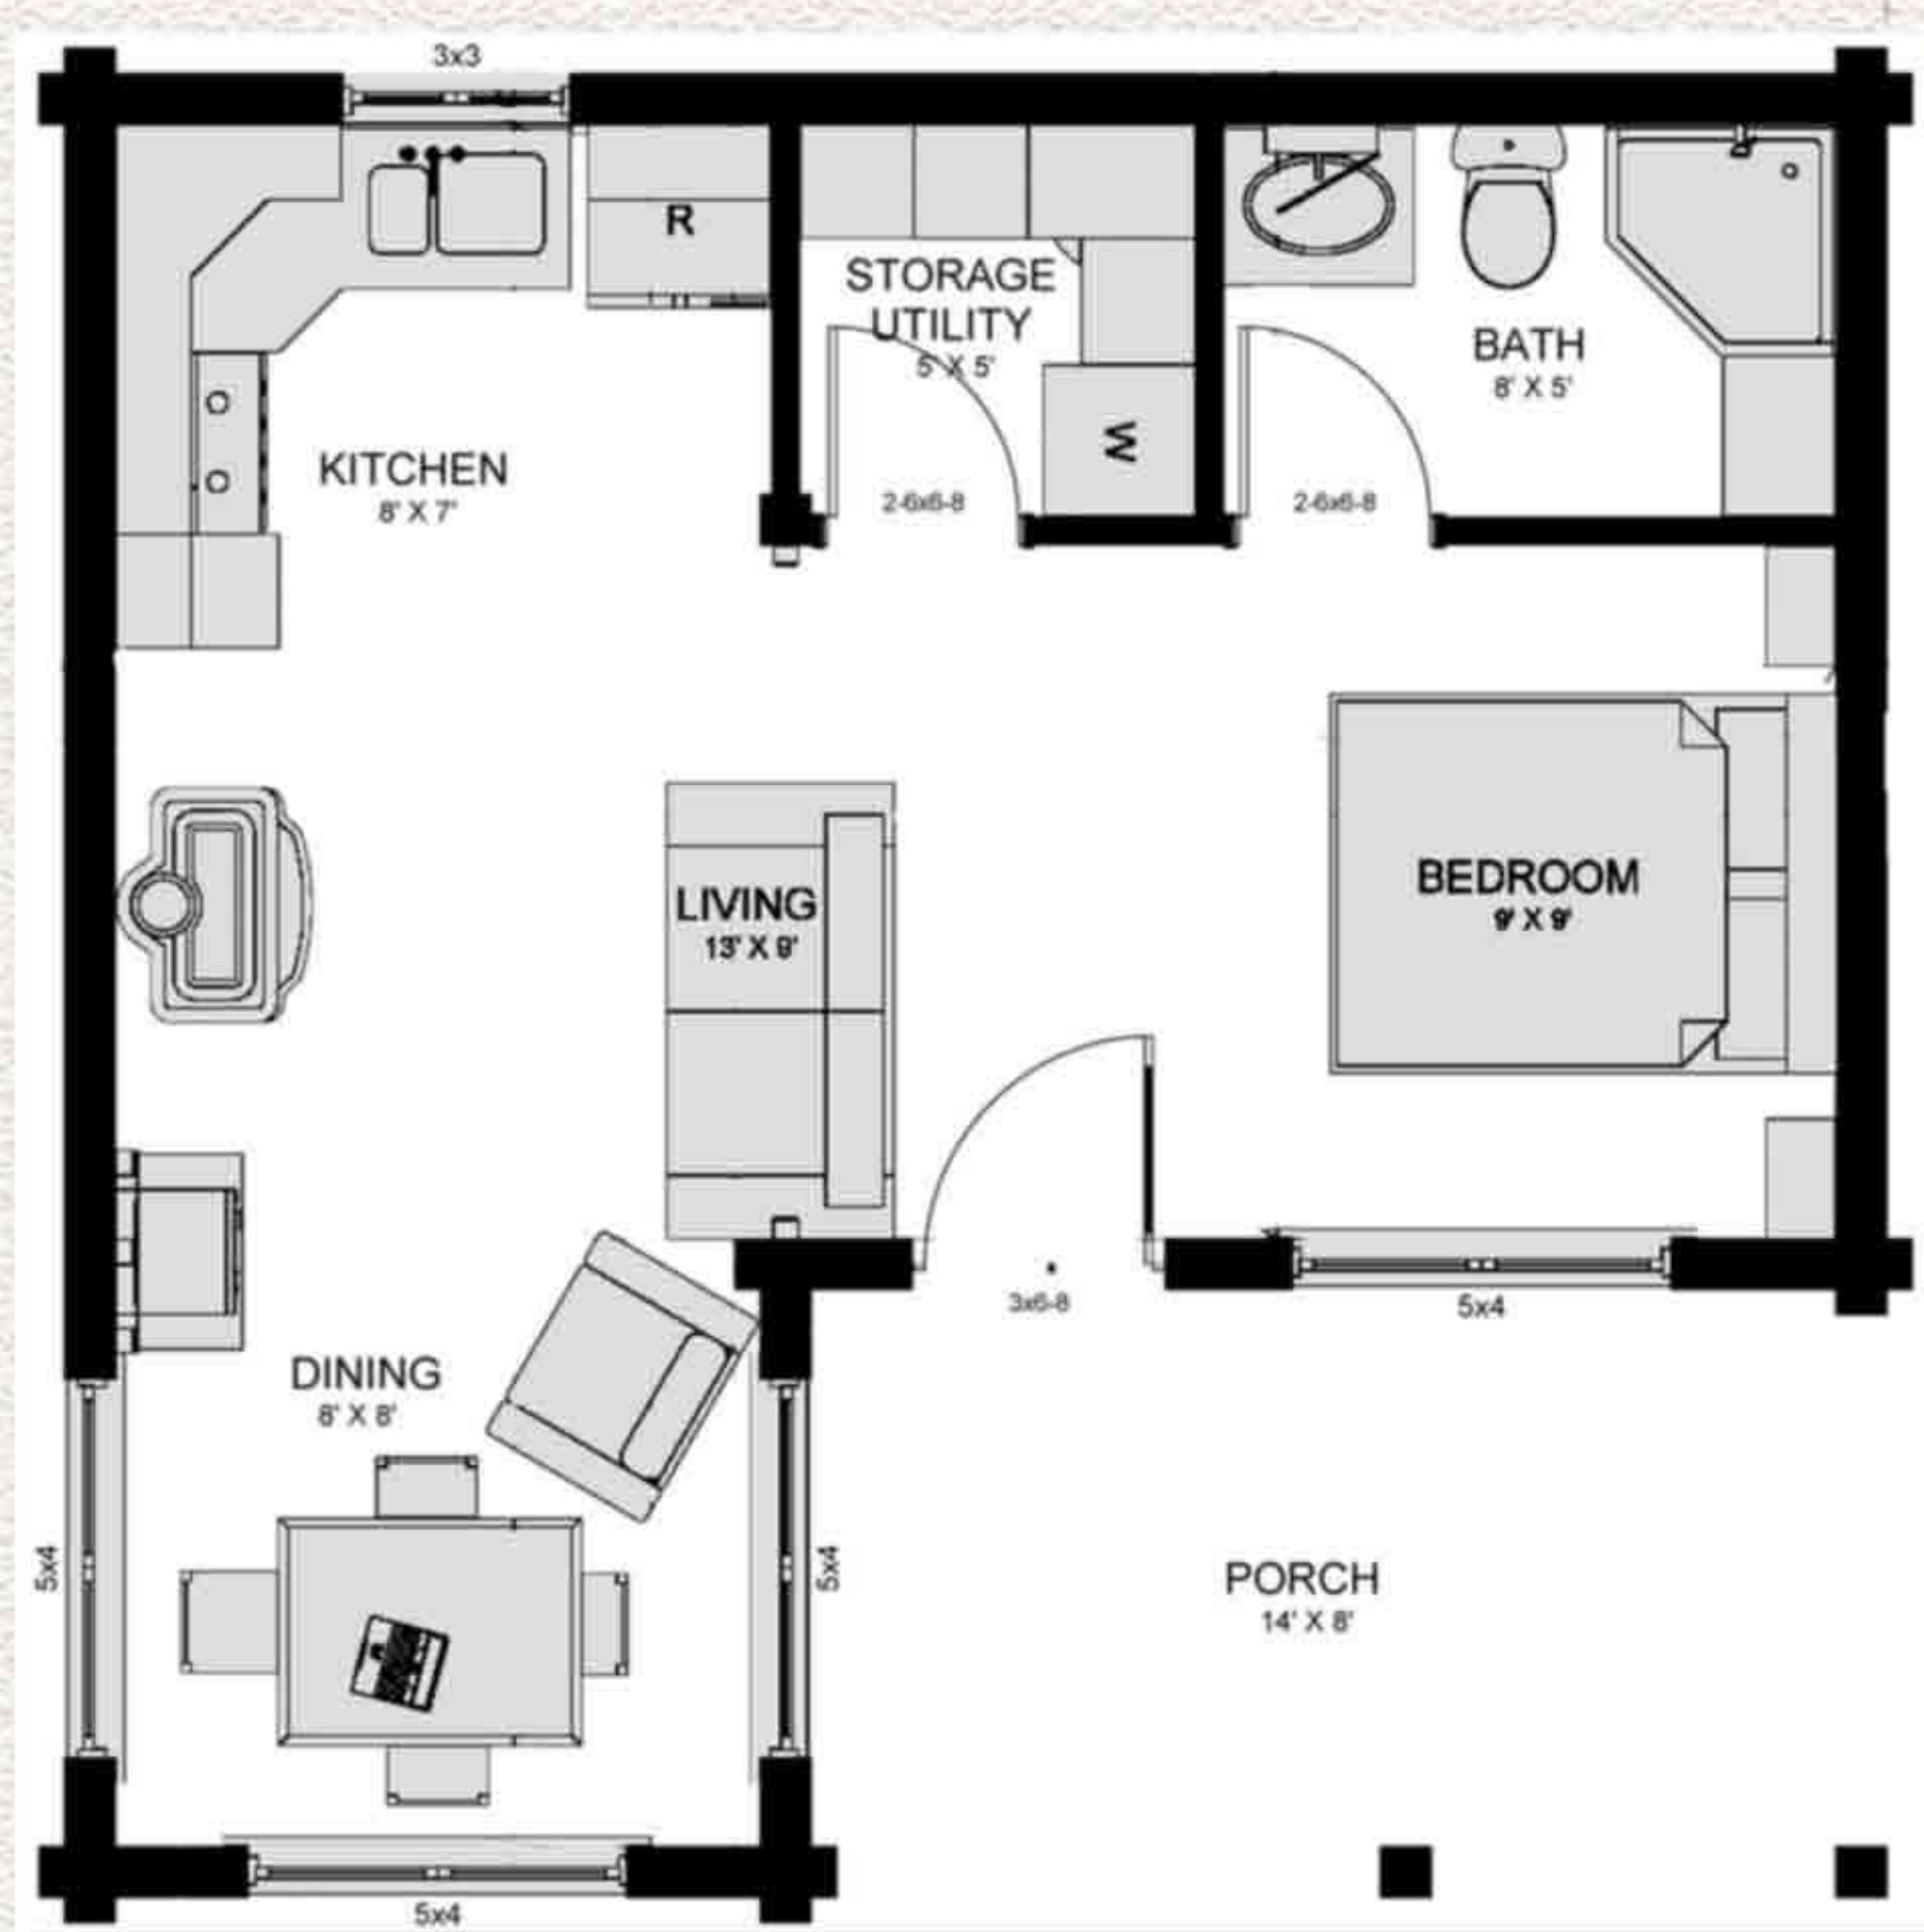

Wyoming Log Home Manufacturing Company

Ranch Hand

This two-room cabin has everything you need for a quiet getaway. It features a bedroom and bathroom on one end and a kitchen and livingroom on the other with a storage and utility room separating the areas. This cost effective plan is also perfect for the lodge or property owners who want to have multiple cabins available for guests.

Bedrooms: 1
Baths: 1

Log Package

Square Footage

Main Level	462 sq ft
Porches	113 sq ft
Total Usable	575 sq ft

Wyoming Log Home Manufacturing Company
6 Kukuchka Lane
Ranchester WY 82839
307-655-0800

Visit www.wyomingloghomemfg.com