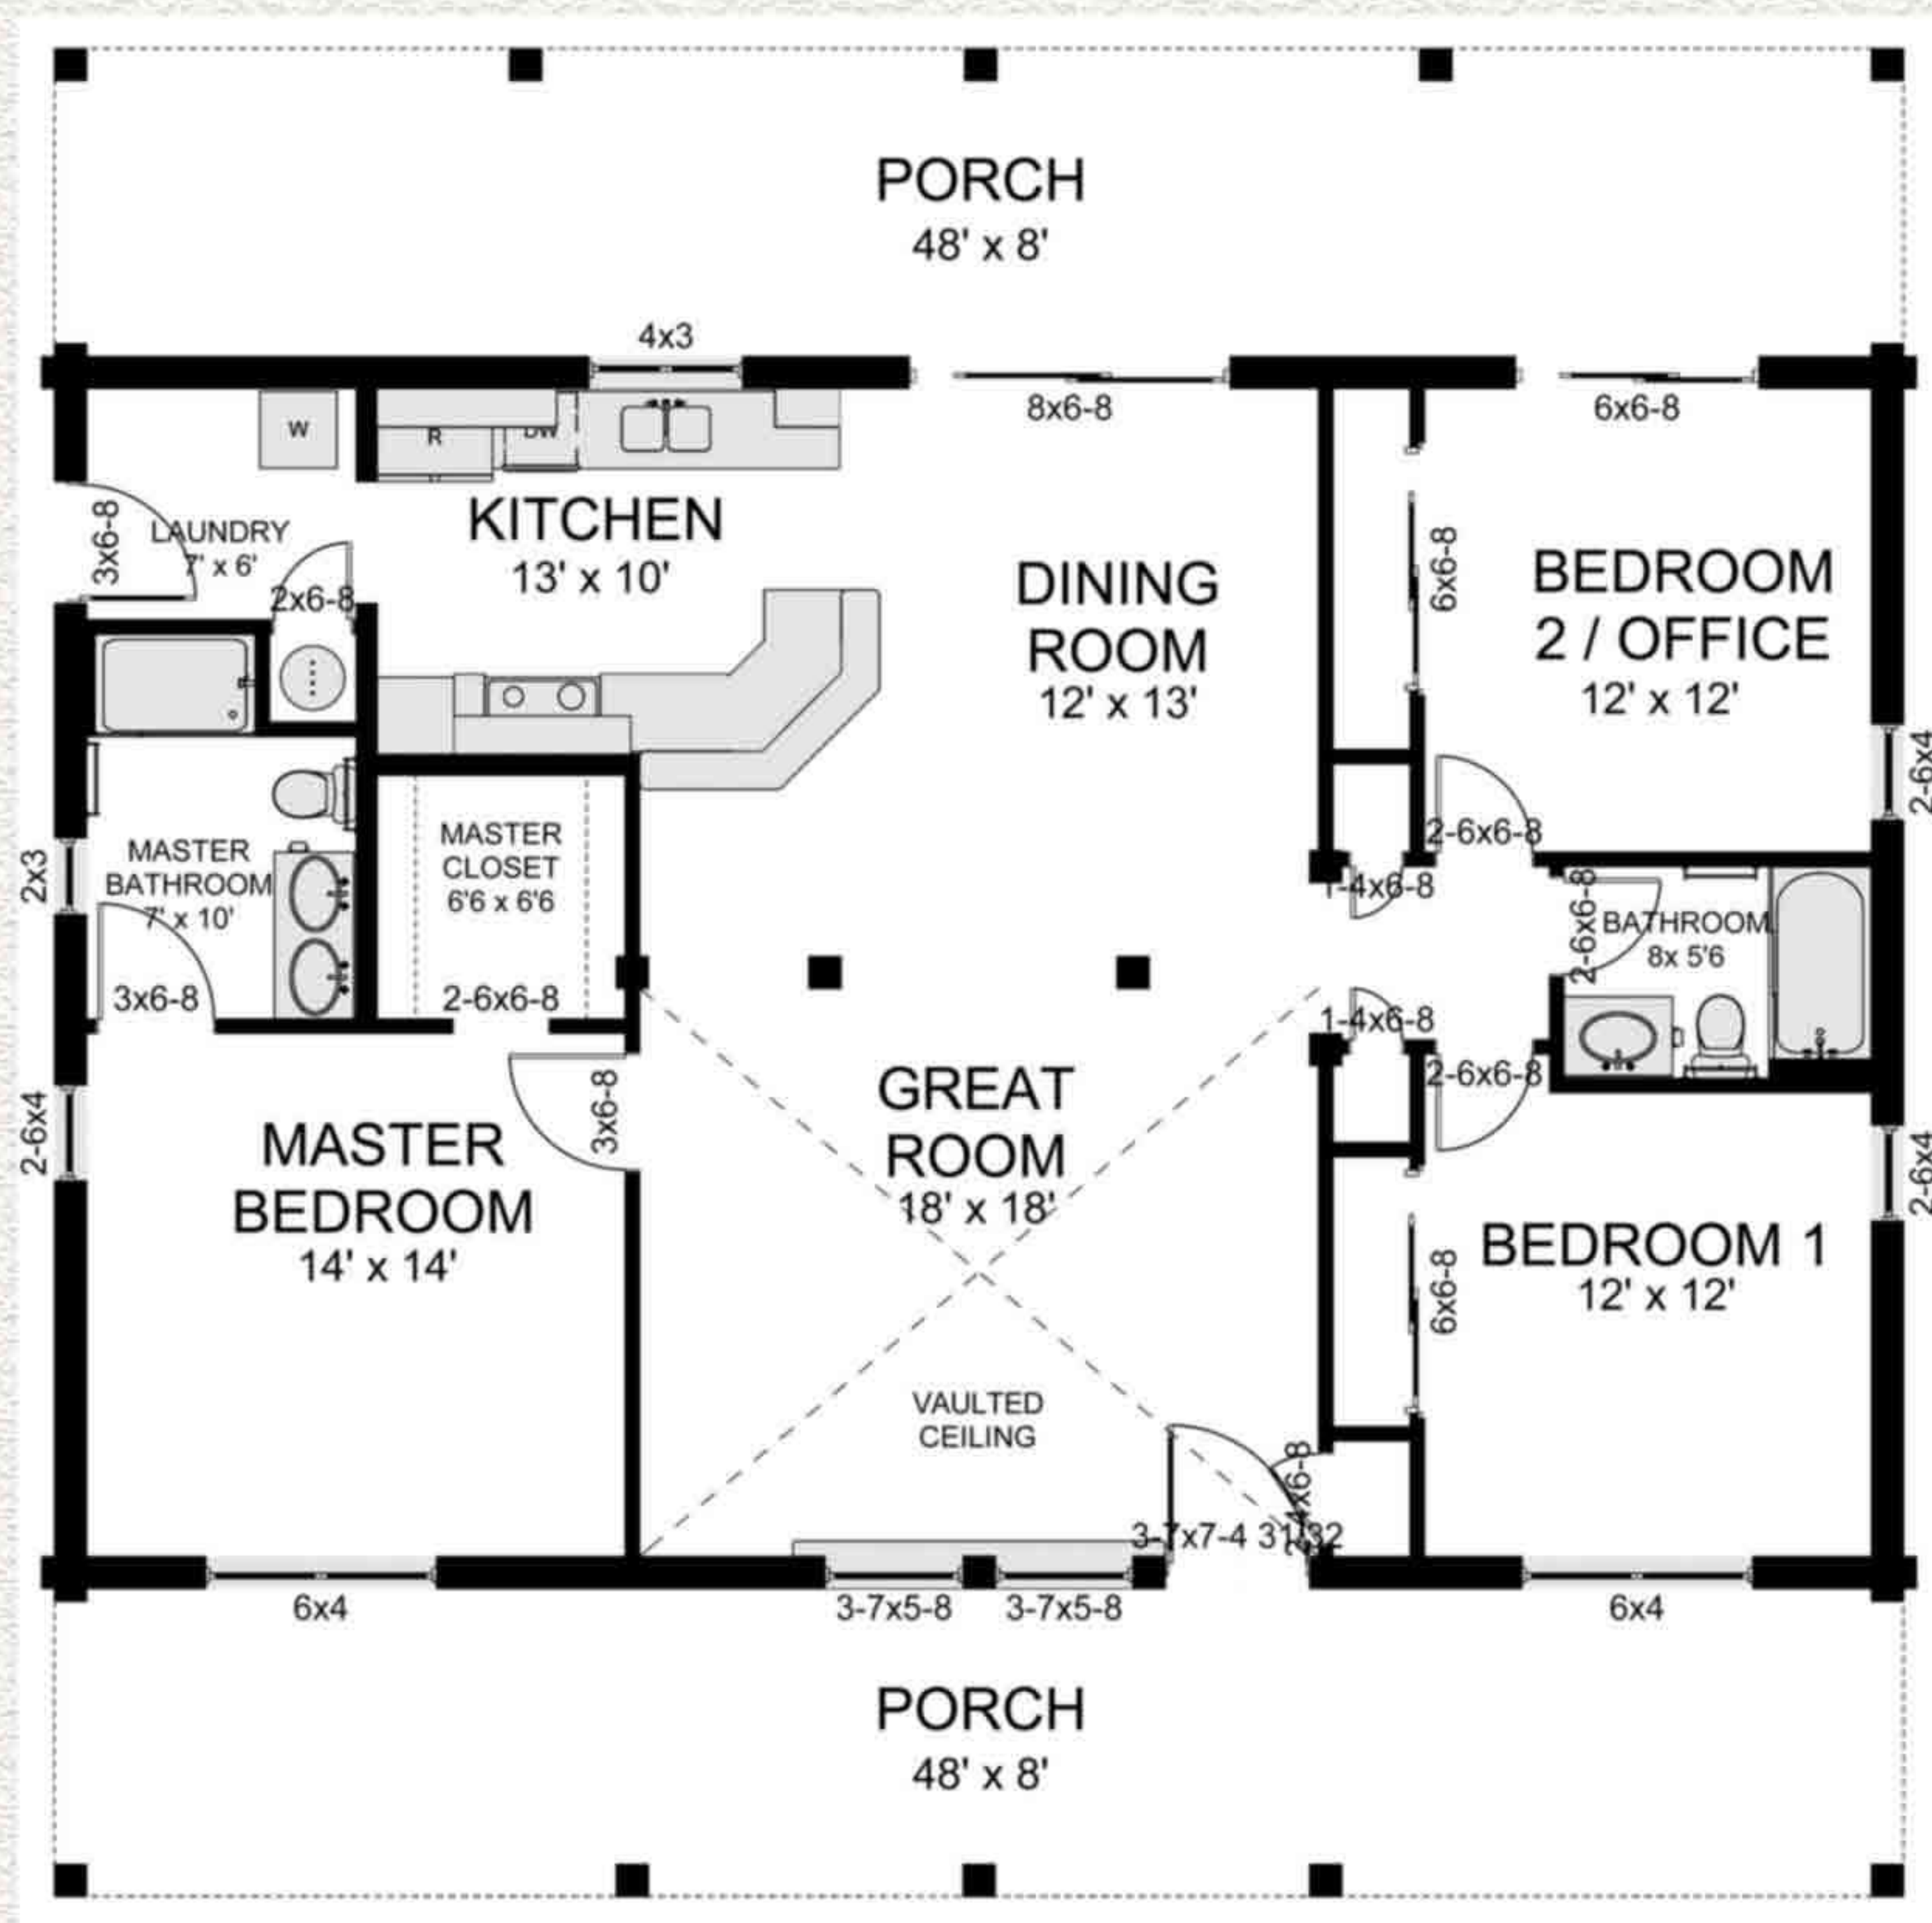

Wyoming Log Home Manufacturing Company

Lodge Grass

A spacious three bedroom, two bathroom log home. The Lodge Grass is set up to be extremely cost effective for a log home with a great room. This ranch style house has three sided curb appeal and would fit in a mountainside or residential area. This log package would be perfect for anyone and meets the unique needs of the first time home buyer.

Bedrooms: 3
Baths: 2

Square Footage
Main Floor 1,536 sq ft
Porches 768 sq ft
Total Usable 2,304 sq ft

Wyoming Log Home Manufacturing Company
6 Kukuchka Lane
Ranchester WY 82839
307-655-0800