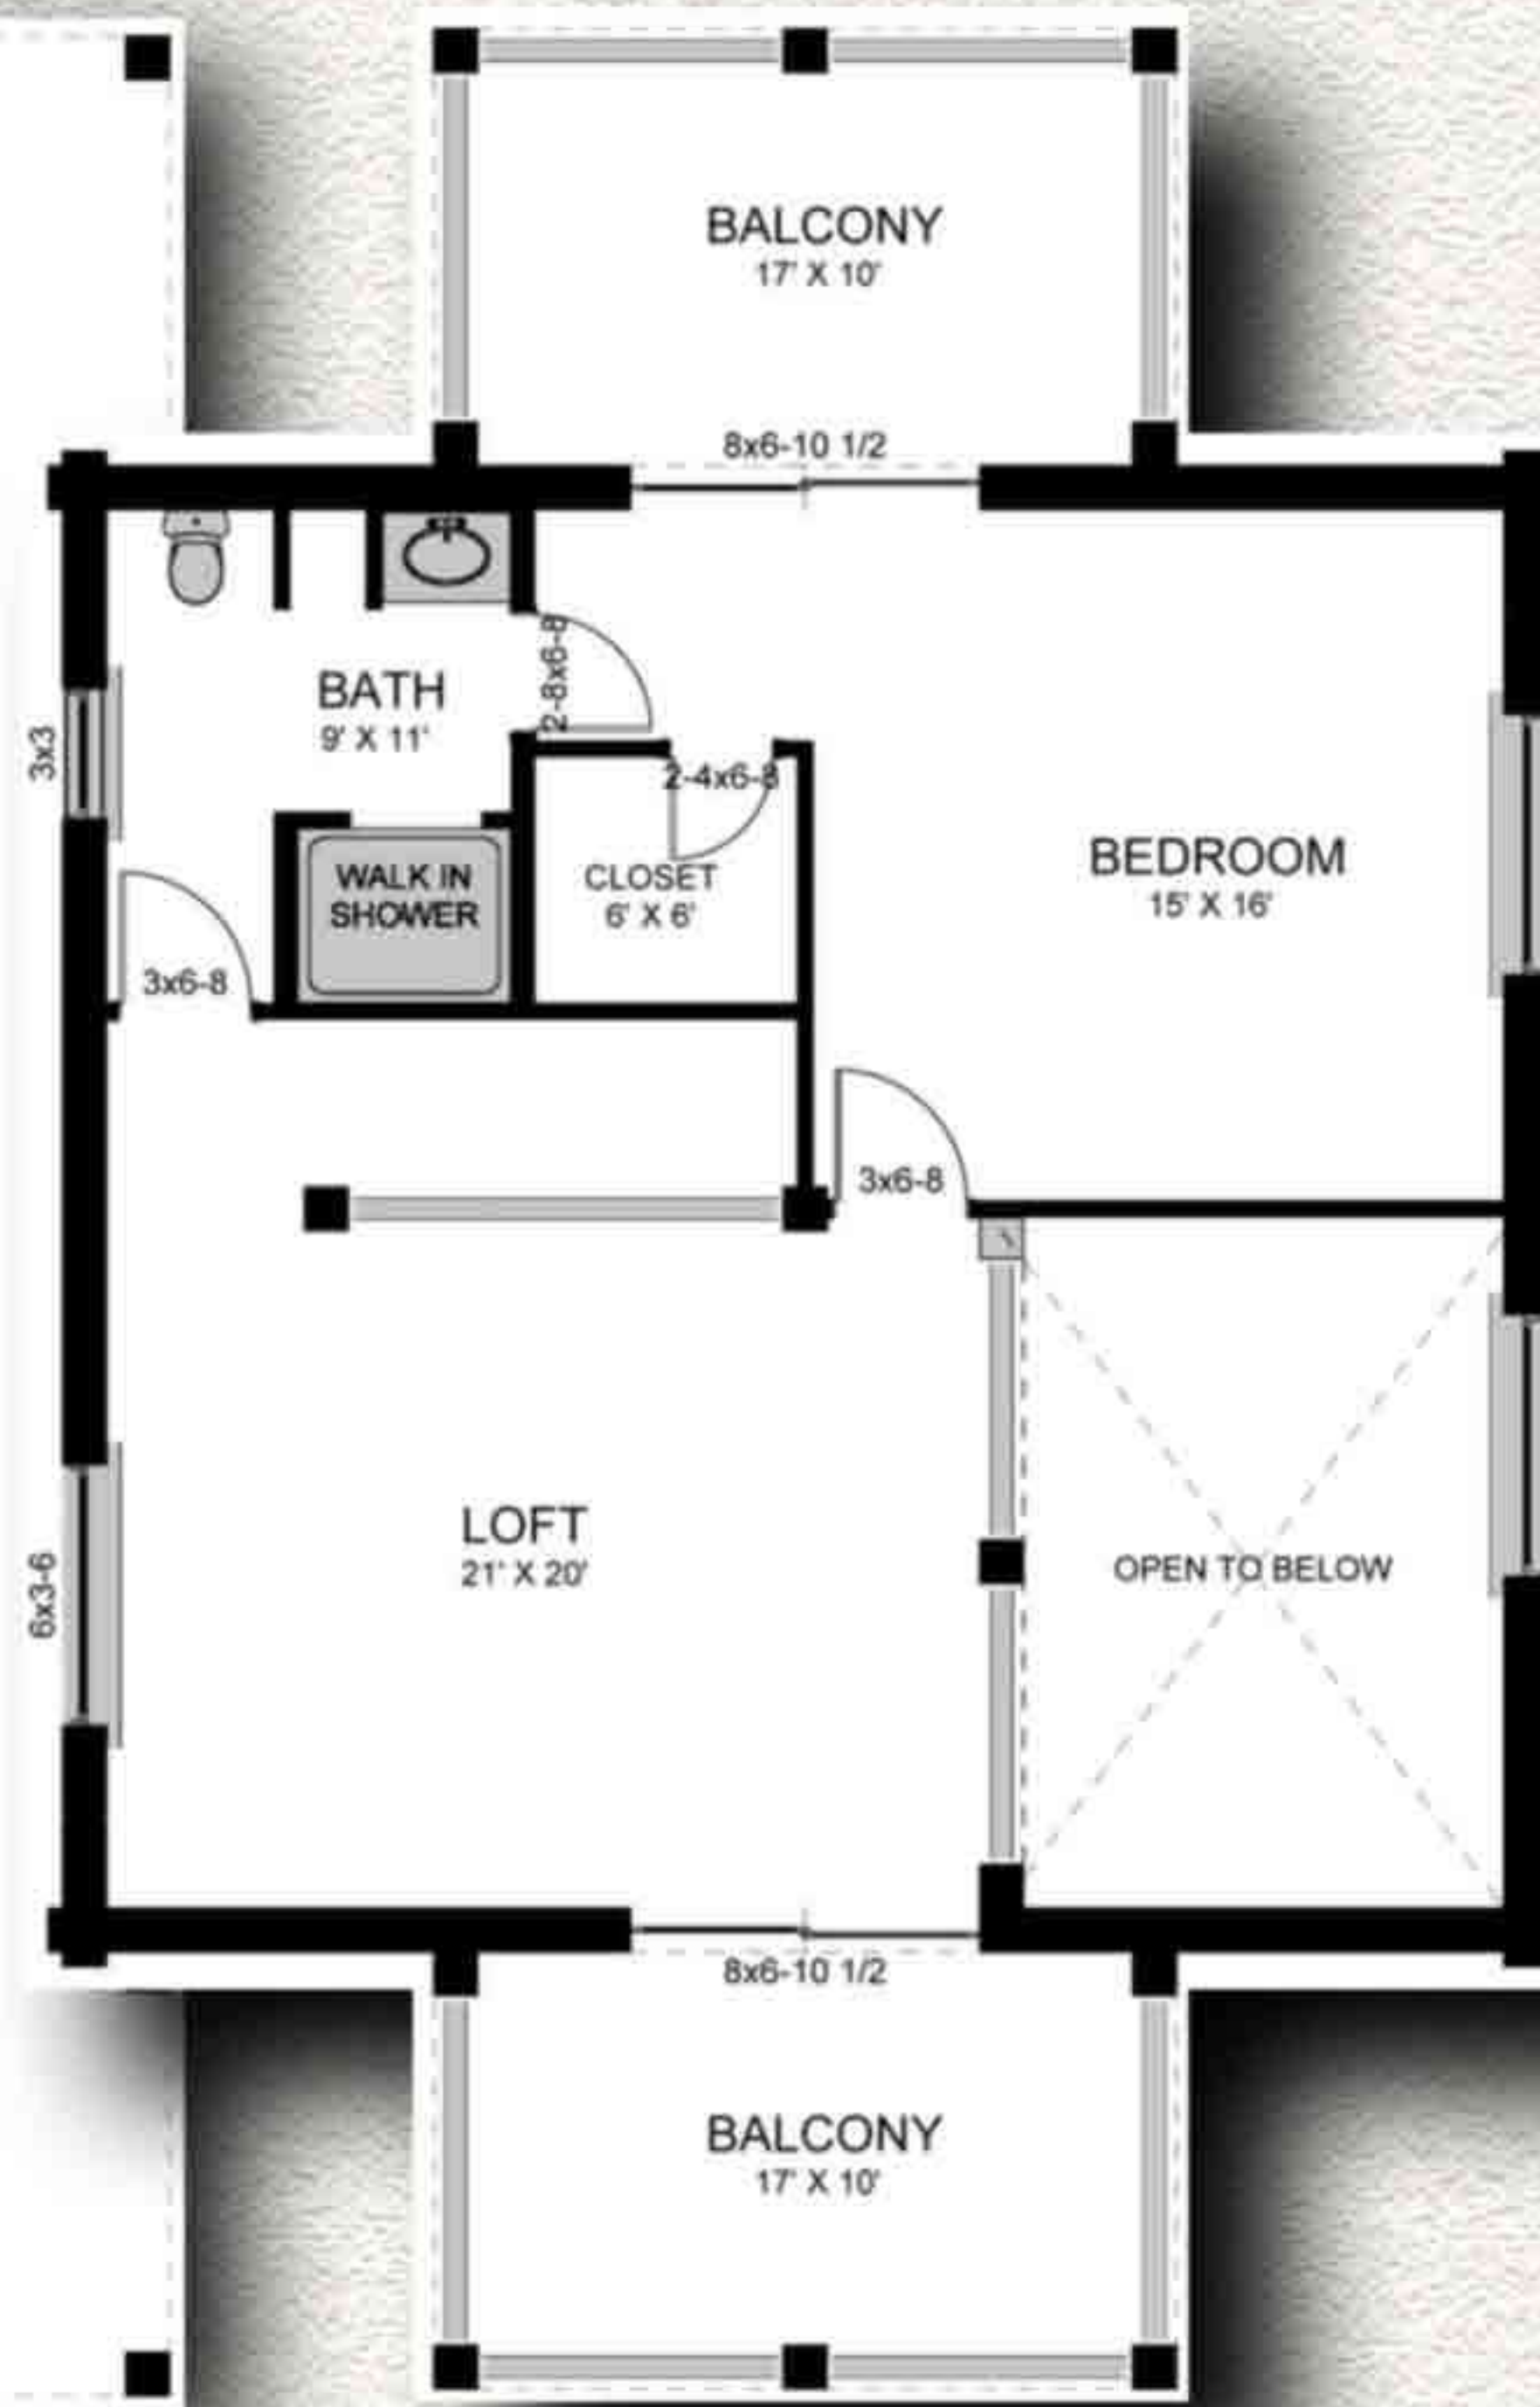

# Lake Cottage

This spacious log cabin is for the smaller family that likes to spread out. The large open floor plan allows for easy visuals from the kitchen, through the dining room and into the living area. There are two bedrooms, 2 ½ baths and 1,760 square feet of wraparound covered porches that almost doubles your living area during the warmer months. Both the loft and upstairs bedroom have 170 square foot balconies for viewing.

Main Level

Upper Level

Bedrooms: 2  
Baths: 2 1/2

### Square Footage

Main	1,156 sq ft
Upper	954 sq ft
<b>Total</b>	<b>2,110 sq ft</b>
Decks	1,760 sq ft
Porches	340 sq ft
<b>Total Usable</b>	<b>4,210 sq ft</b>

Log Package

Wyoming Log Home Manufacturing Company  
6 Kukuchka Lane  
Ranchester WY 82839  
307-655-0800