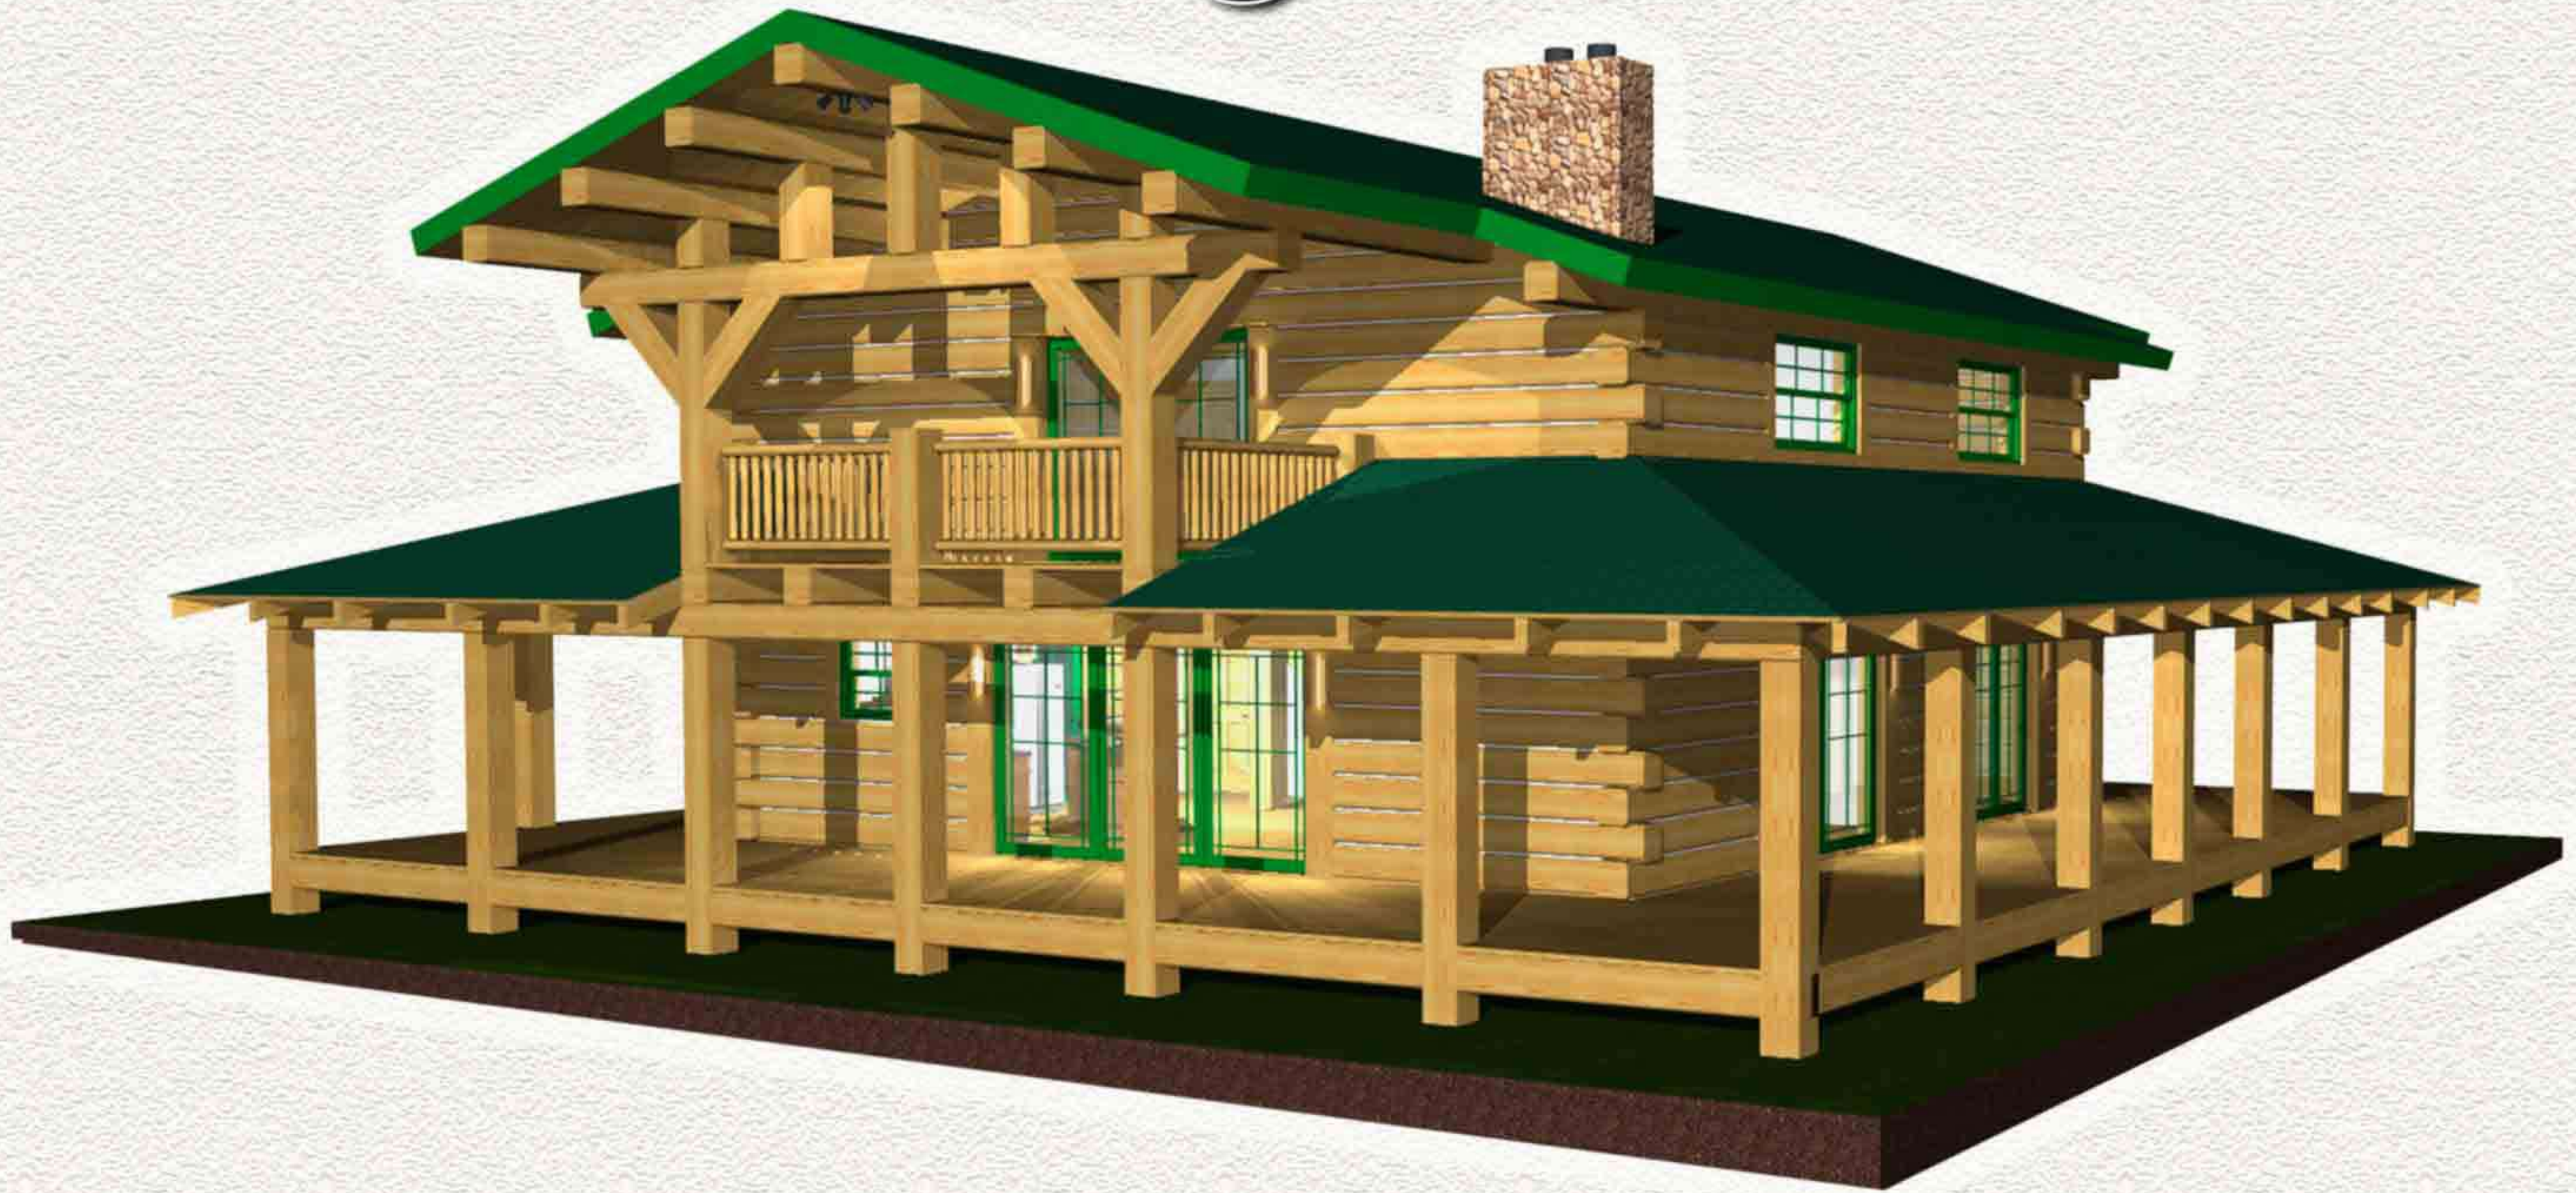

# Wyoming Log Home Manufacturing Company

# Lake Cottage

This spacious log cabin is for the smaller family that likes to spread out. The large open floor plan allows for easy visuals from the kitchen, through the dining room and into the living area. There are two bedrooms, 2 ½ baths and 1,760 square feet of wraparound covered porches that almost doubles your living area during the warmer months. Both the loft and upstairs bedroom have 170 square foot balconies for viewing.

### Square Footage

Main	1,156 sq ft
Upper	954 sq ft
<b>Total</b>	<b>2,110 sq ft</b>
Decks	1,760 sq ft
Porches	340 sq ft
<b>Total Usable</b>	<b>4,210 sq ft</b>

Log Package

Wyoming Log Home Manufacturing Company  
6 Kukuchka Lane  
Ranchester WY 82839  
307-655-0800