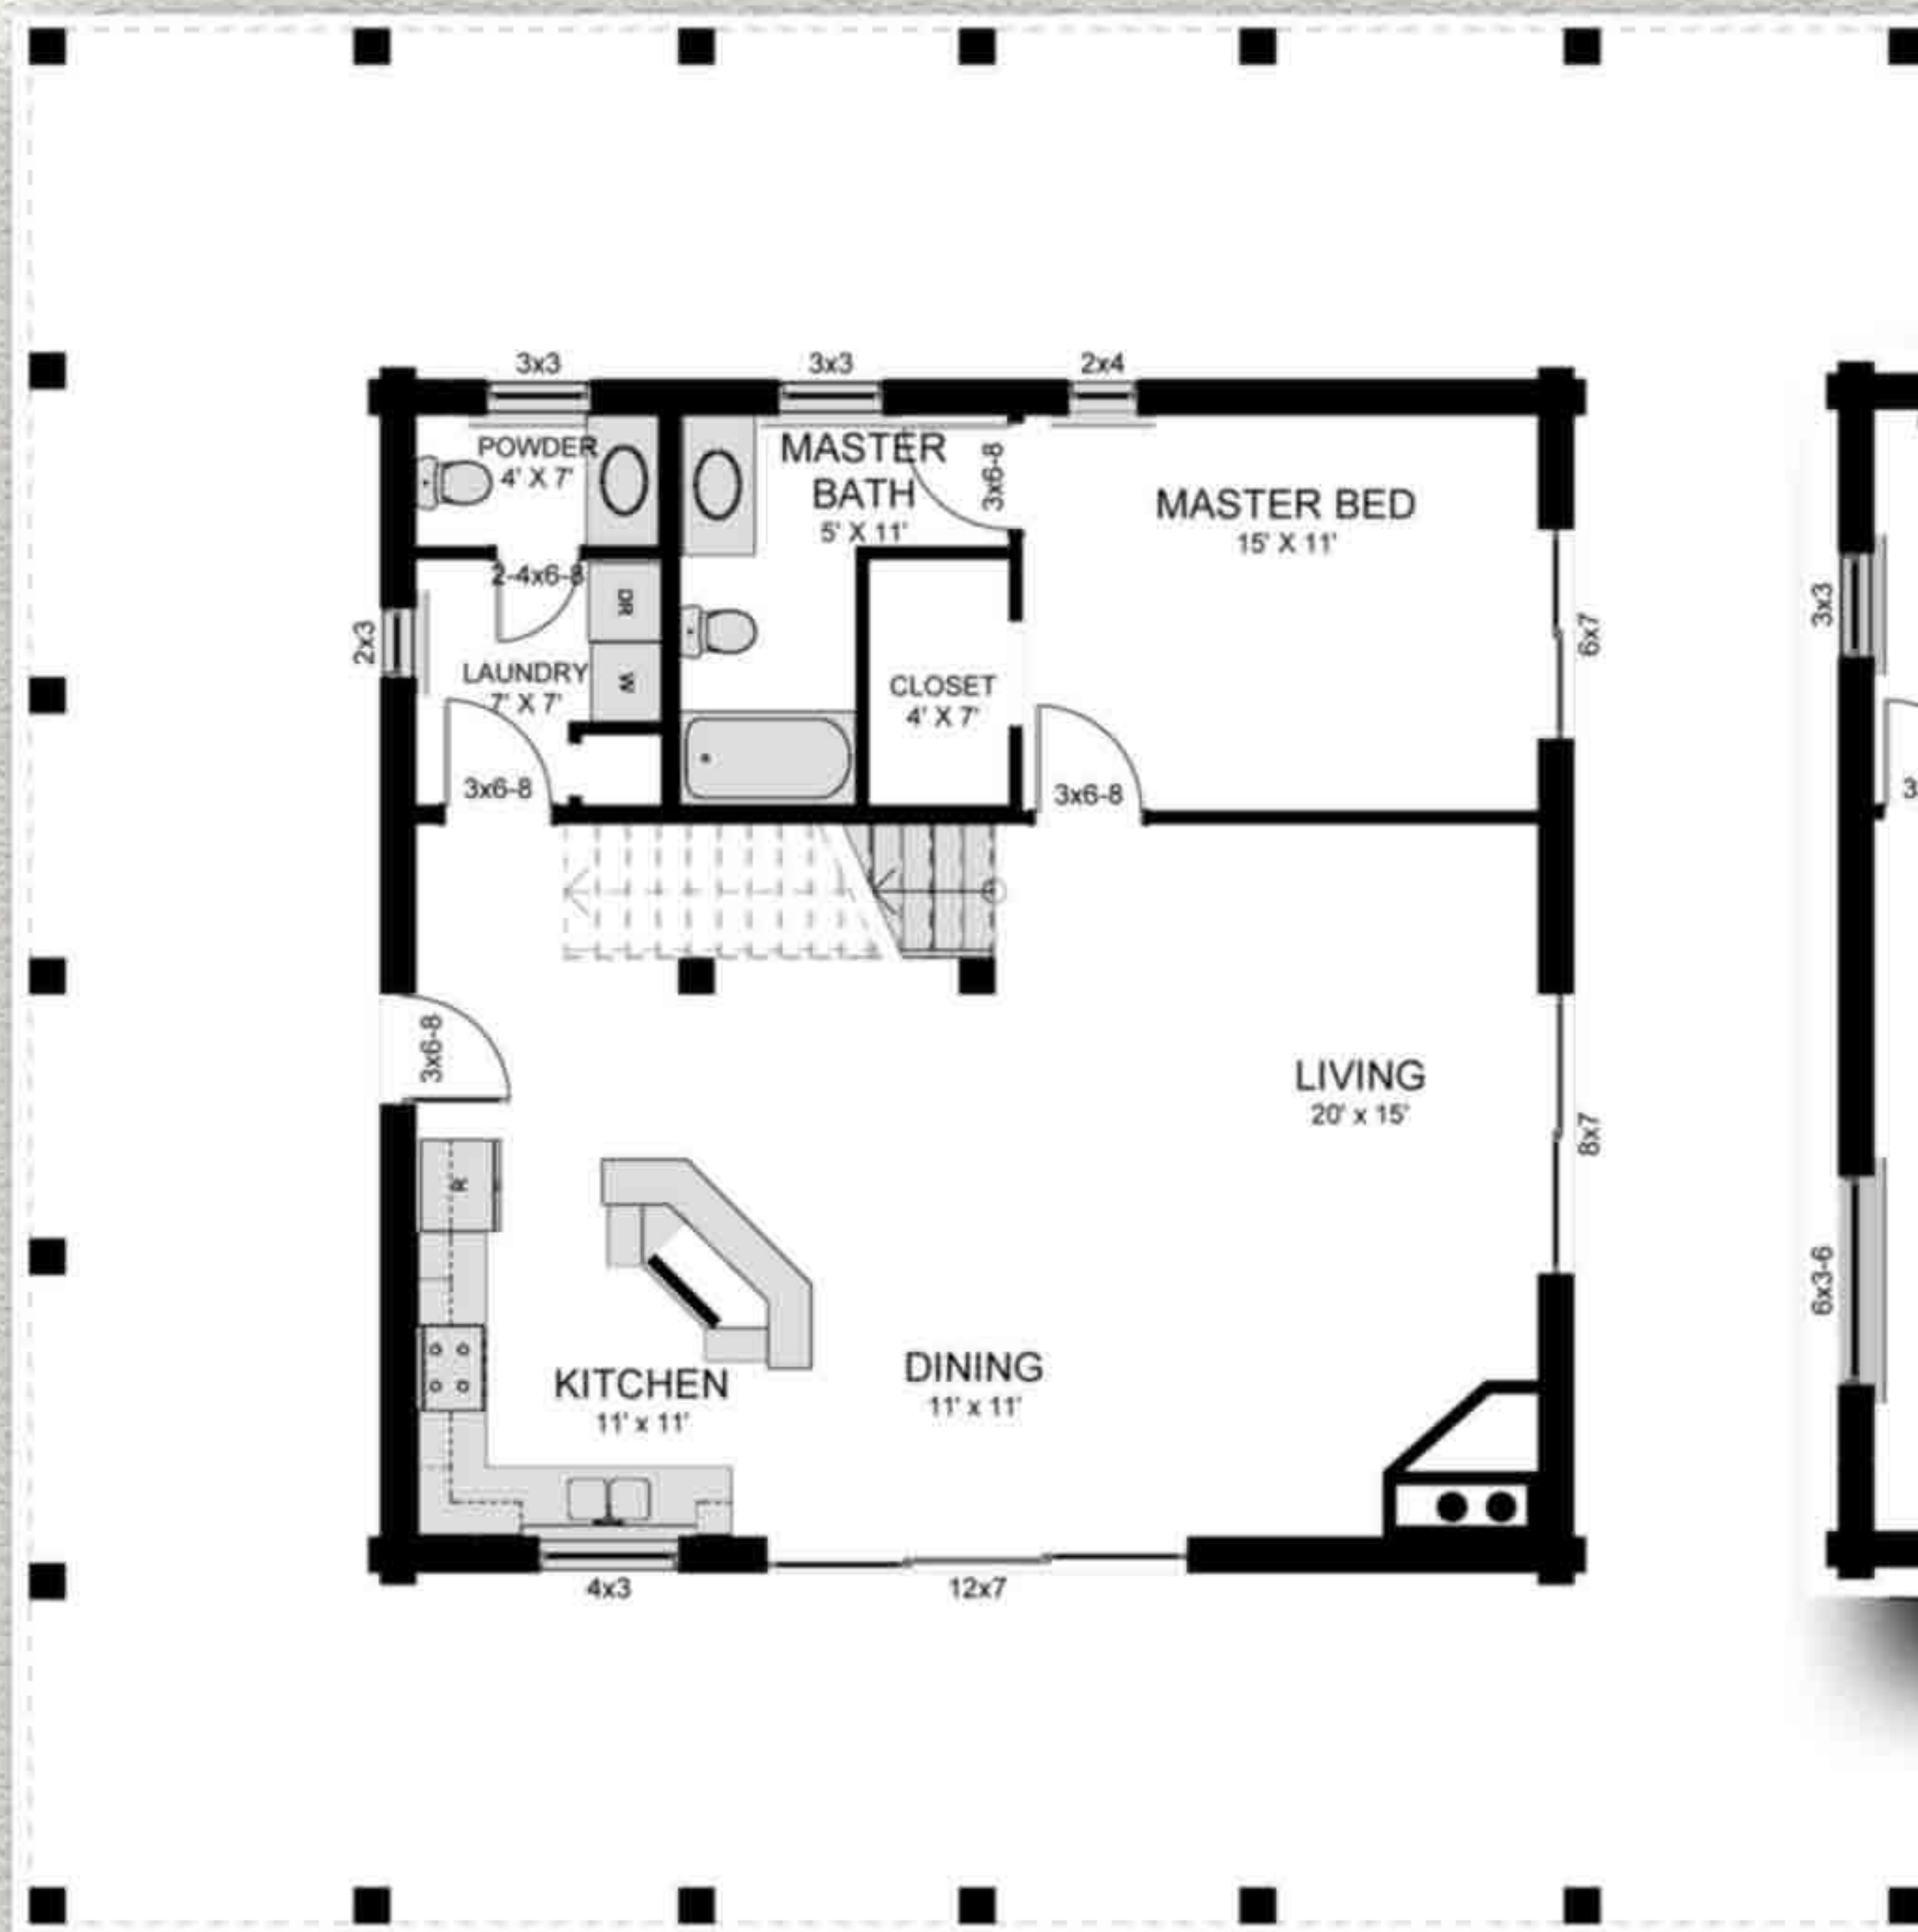

# Lake Cottage

This spacious log cabin is for the smaller family that likes to spread out. The large open floor plan allows for easy visuals from the kitchen, through the dining room and into the living area. There are two bedrooms, 2 ½ baths and 1,760 square feet of wraparound covered porches that almost doubles your living area during the warmer months. Both the loft and upstairs bedroom have 170 square foot balconies for viewing.

Main Level

Upper Level

Bedrooms: 2  
Baths: 2 1/2

### Square Footage

Main	1,156 sq ft
Upper	954 sq ft
<b>Total</b>	<b>2,110 sq ft</b>
Decks	1,760 sq ft
Porches	340 sq ft
<b>Total Usable</b>	<b>4,210 sq ft</b>

Log Package

Wyoming Log Home Manufacturing Company  
6 Kukuchka Lane  
Ranchester WY 82839  
307-655-0800