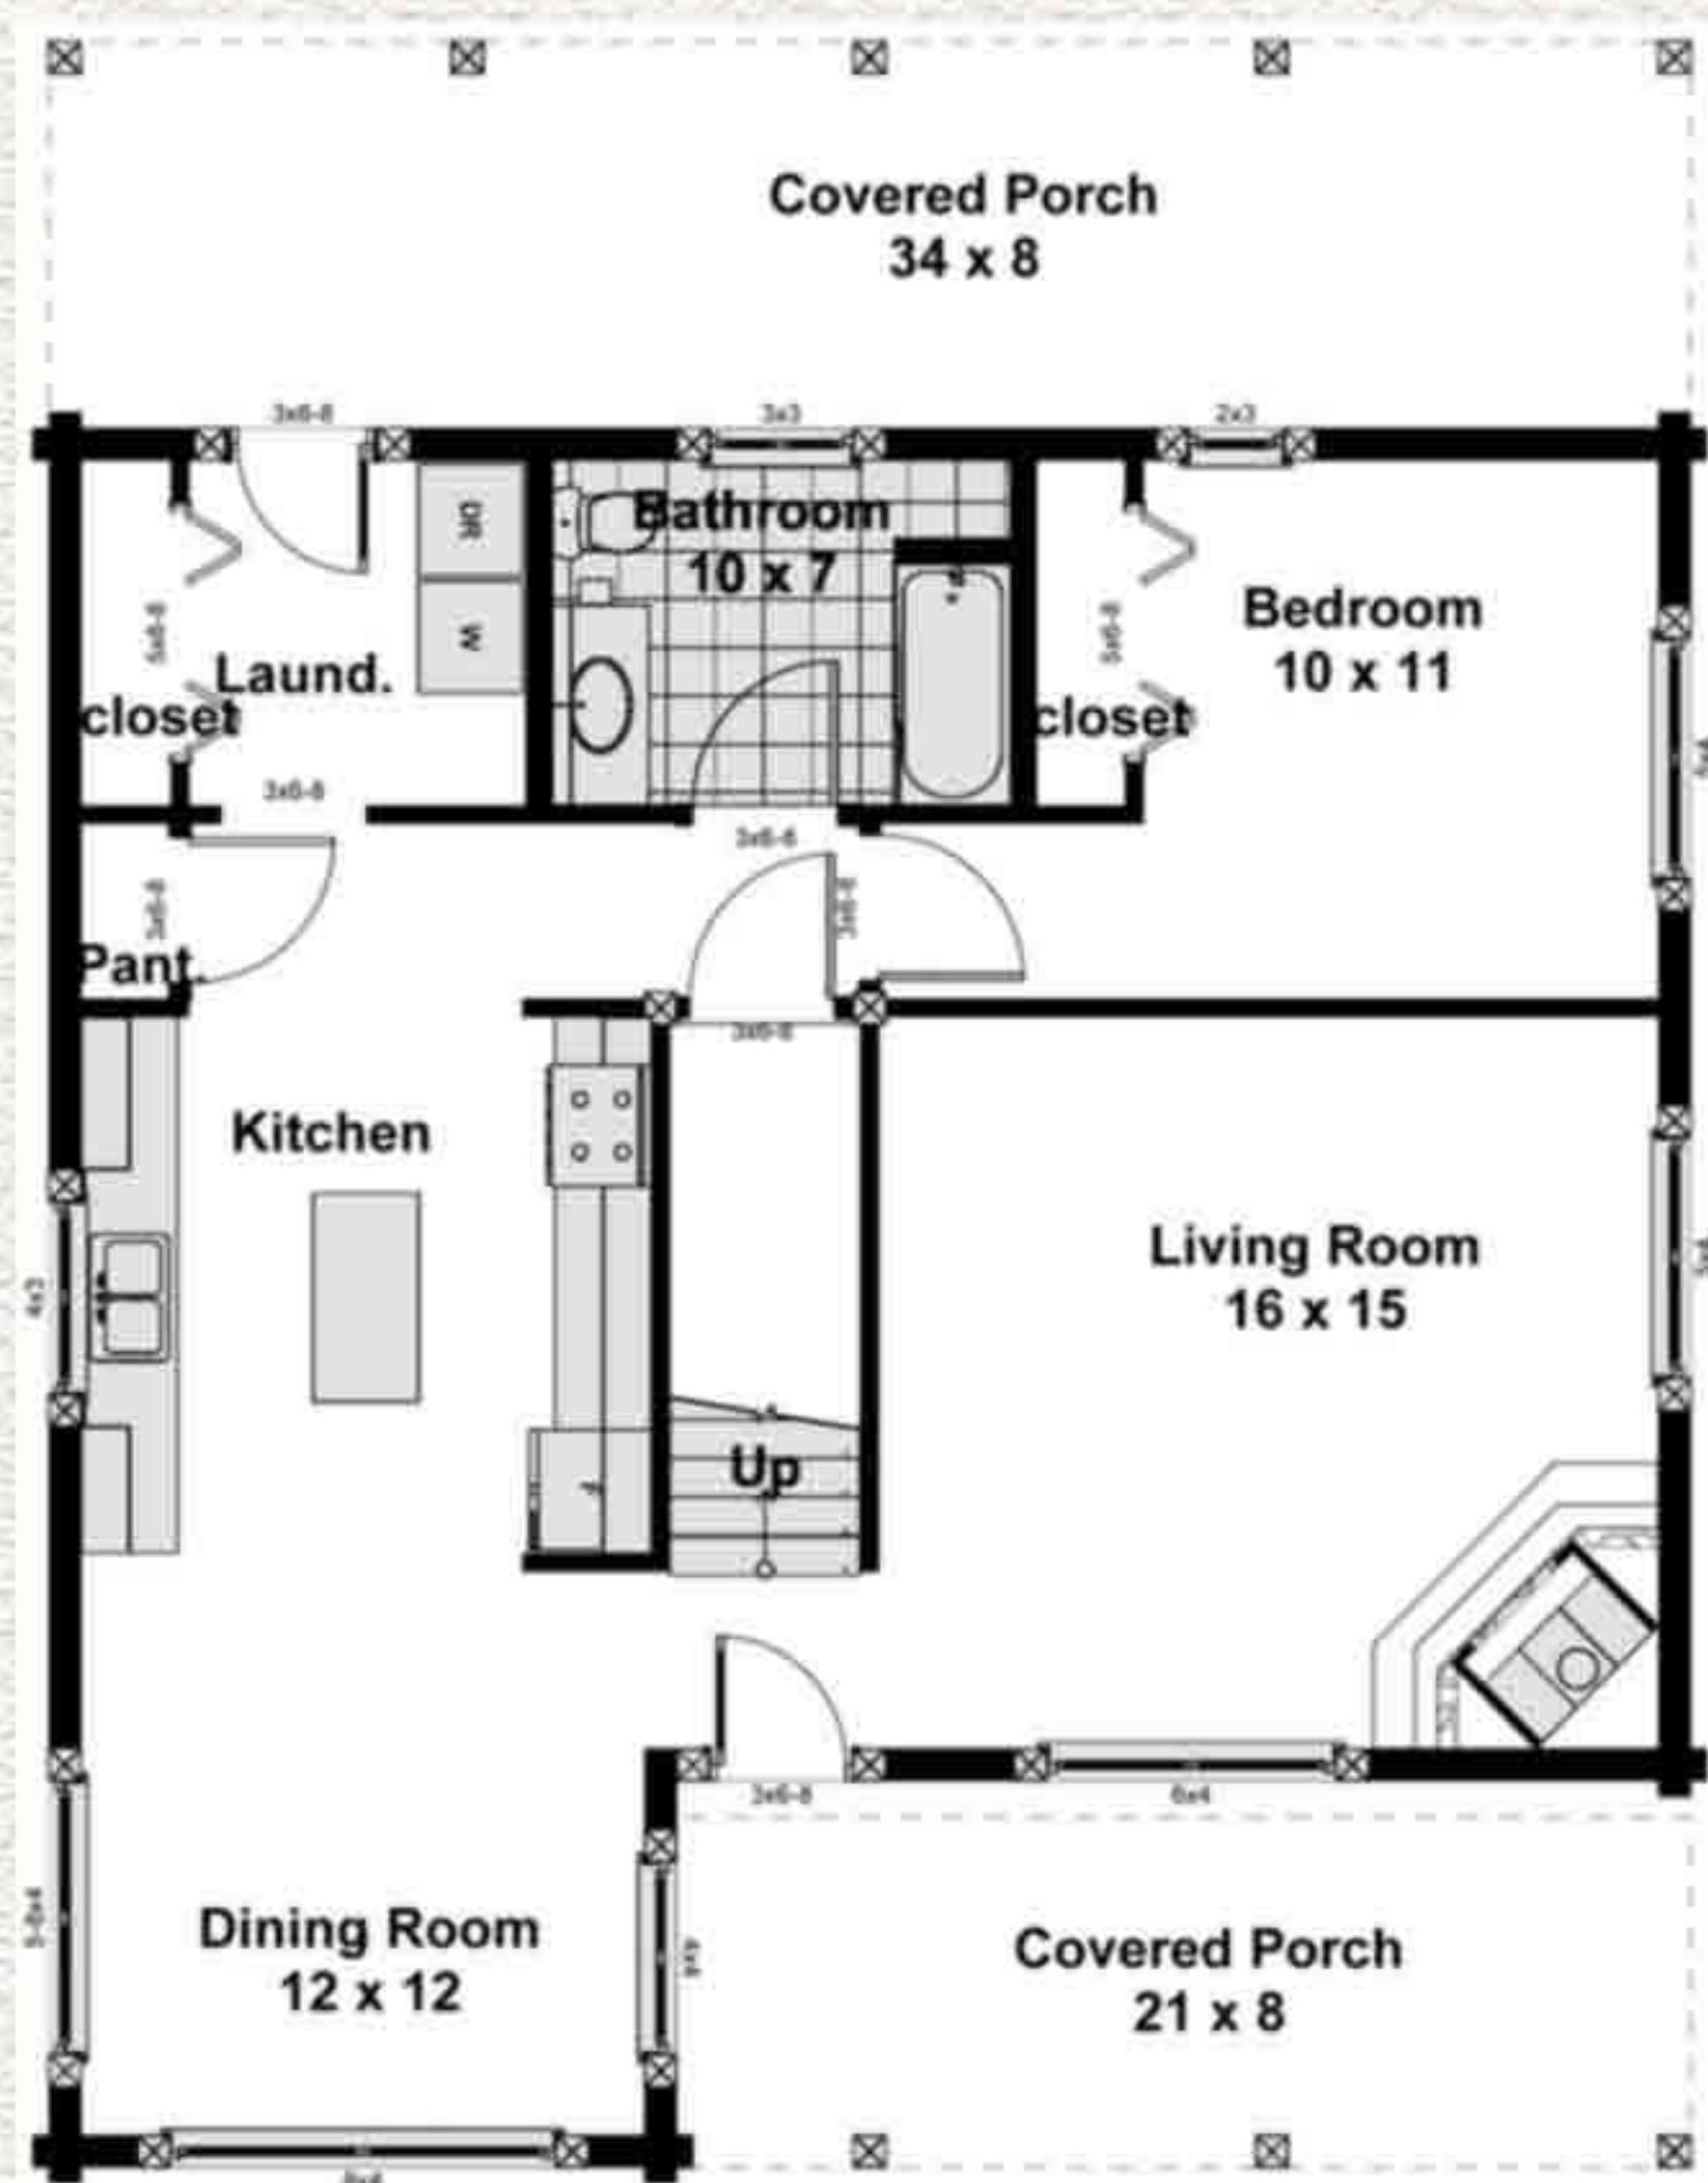

Wyoming Log Home Manufacturing Company

Kenai Deluxe

A spacious three bedroom, two bathroom log cabin with a dining room that boasts three views and a front and rear porch. Upstairs features three balconies, two off of the master bedroom and one off the spare bedroom. This log package would be perfect for a small family or those who want a seasonal retreat.

Main Level

Upper Level

Bedrooms: 3
Baths: 2

Log Package

Square Footage
Main 1,056 sq ft
Upper 904 sq ft
Porches 588 sq ft
Total 2,548 sq ft

Wyoming Log Home Manufacturing Company
6 Kukuchka Lane
Ranchester WY 82839
307-655-0800