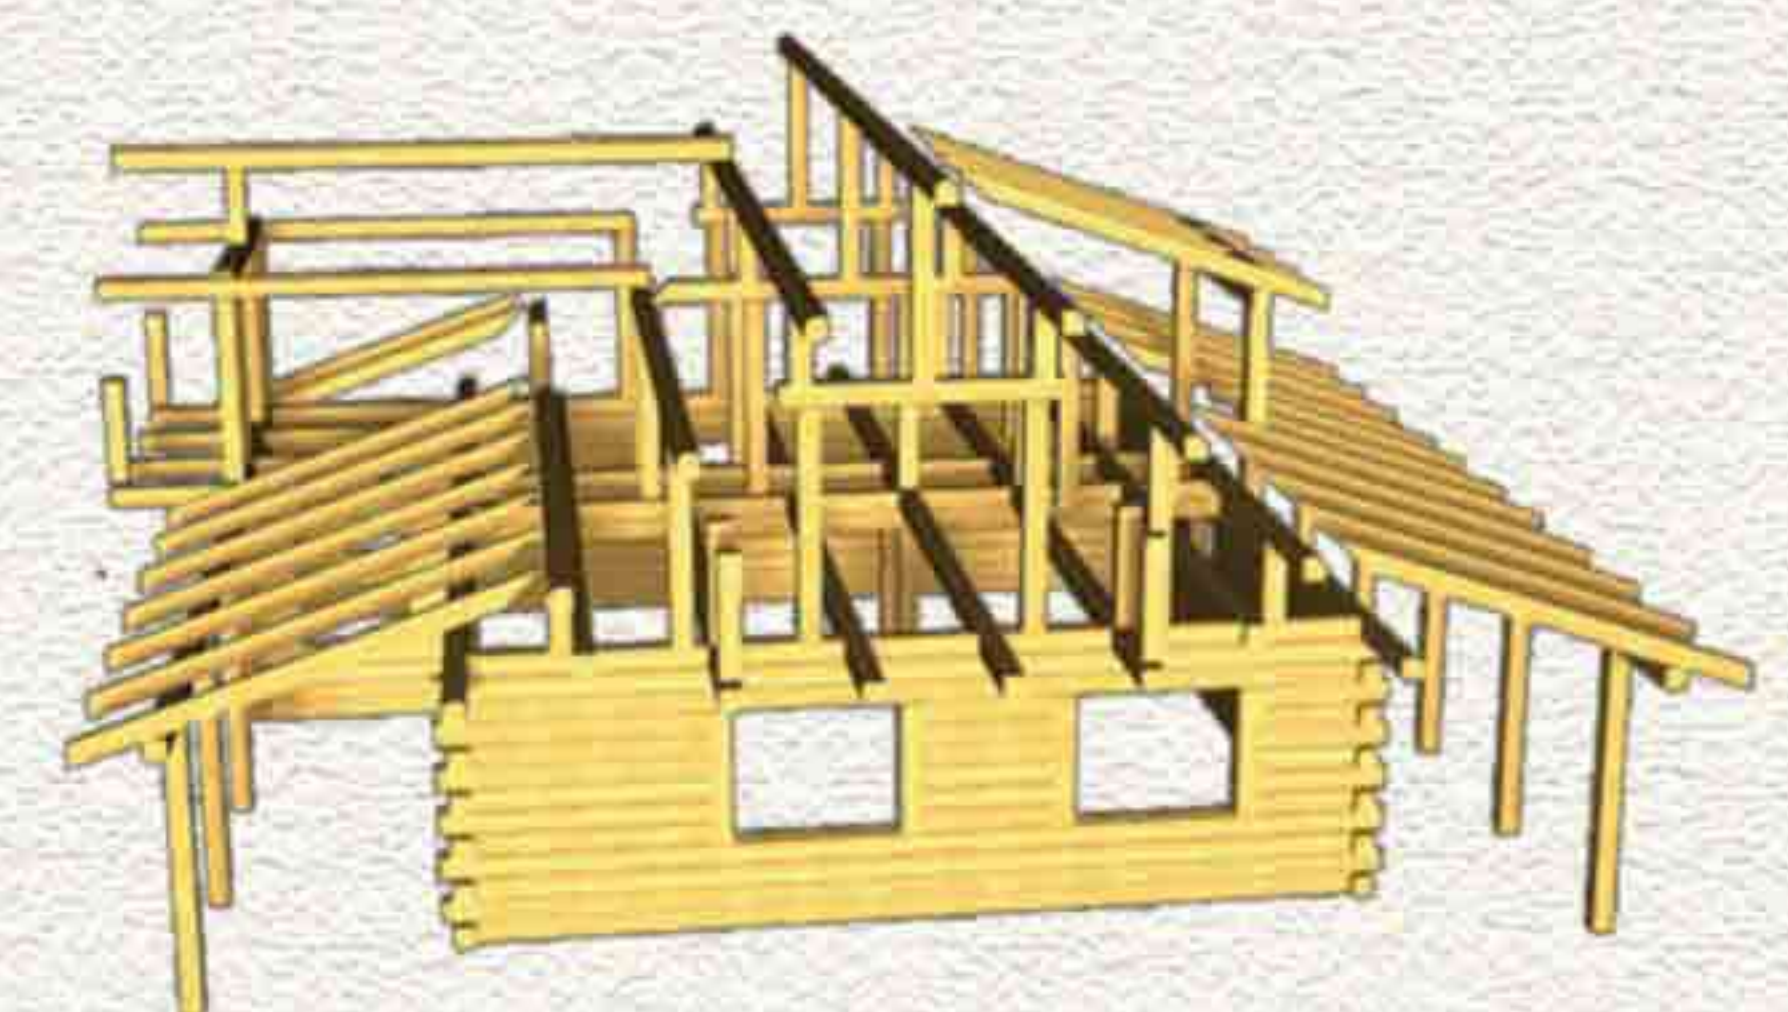

Wyoming Log Home Manufacturing Company

Kenai Deluxe

A spacious three bedroom, two bathroom log cabin with a dining room that boasts three views and a front and rear porch. Upstairs features three balconies, two off of the master bedroom and one off the spare bedroom. This log package would be perfect for a small family or those who want a seasonal retreat.

Main Level

Upper Level

Bedrooms: 3
Baths: 2

Log Package

Square Footage
Main 1,056 sq ft
Upper 904 sq ft
Porches 588 sq ft
Total 2,548 sq ft

Wyoming Log Home Manufacturing Company
6 Kukuchka Lane
Ranchester WY 82839
307-655-0800