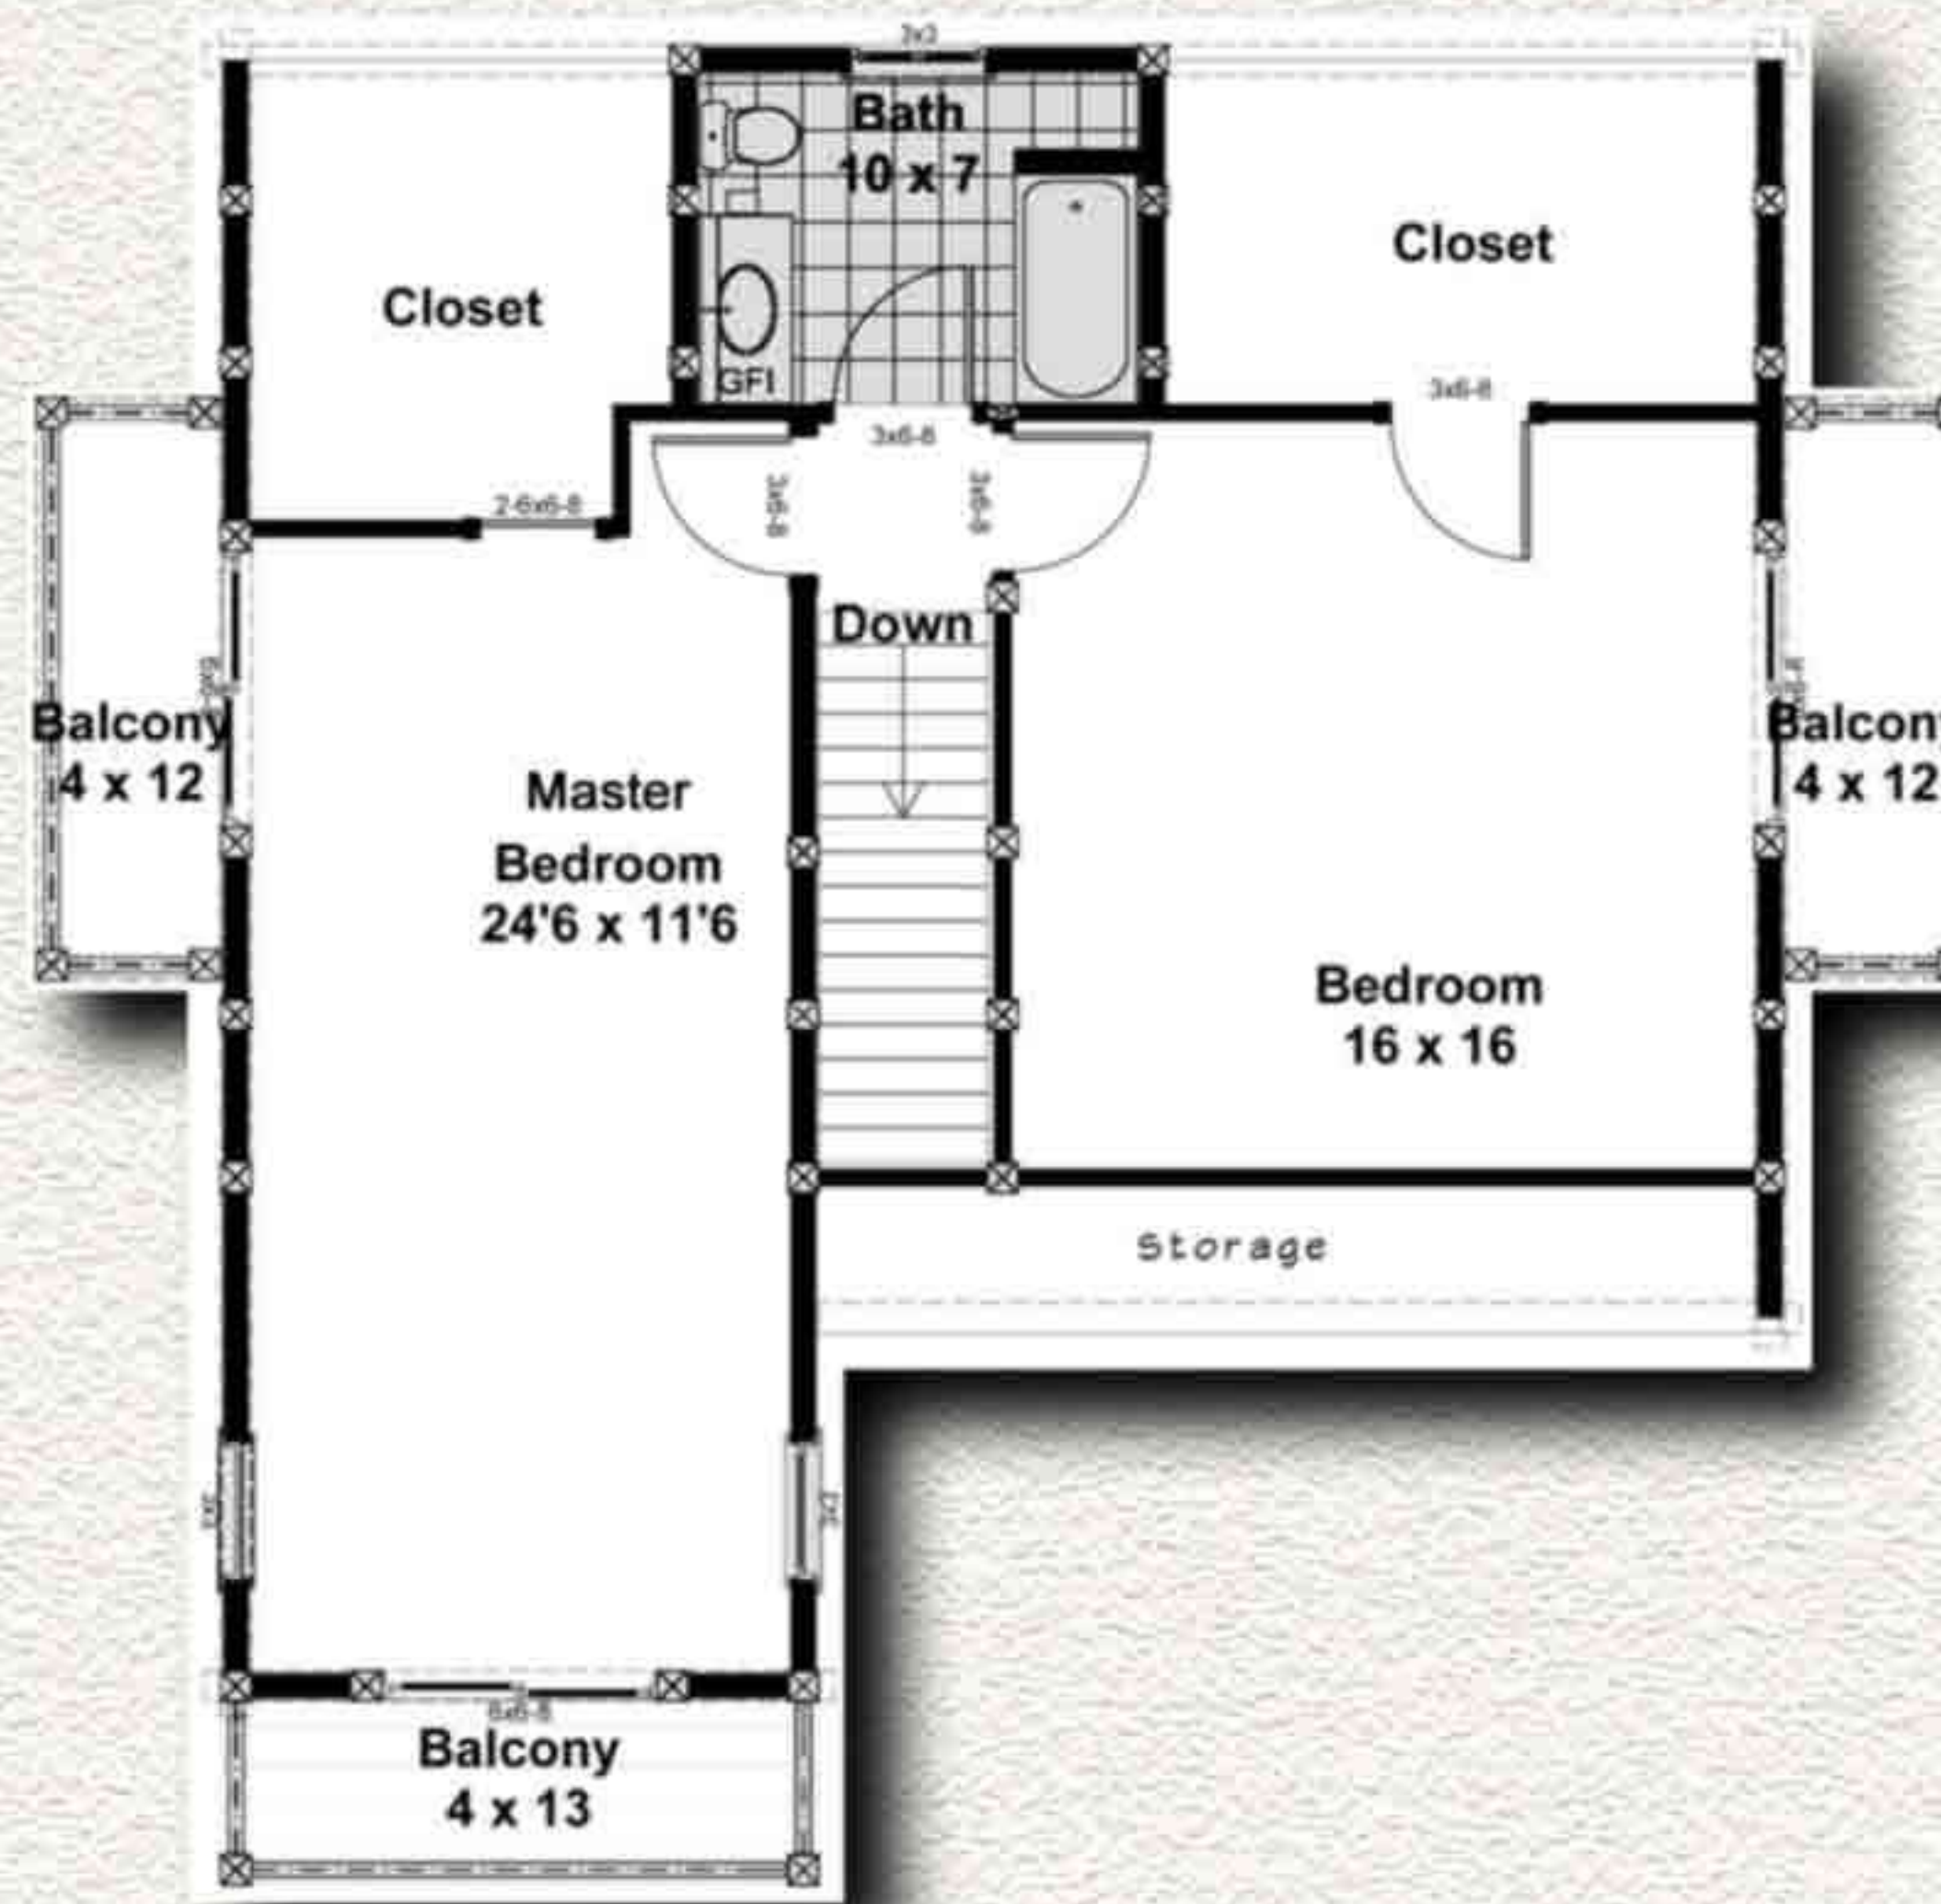

Wyoming Log Home Manufacturing Company

Kenai Deluxe

A spacious three bedroom, two bathroom log cabin with a dining room that boasts three views and a front and rear porch. Upstairs features three balconies, two off of the master bedroom and one off the spare bedroom. This log package would be perfect for a small family or those who want a seasonal retreat.

Main Level

Upper Level

Bedrooms: 3
Baths: 2

Log Package

Square Footage
Main 1,056 sq ft
Upper 904 sq ft
Porches 588 sq ft
Total 2,548 sq ft

Wyoming Log Home Manufacturing Company
6 Kukuchka Lane
Ranchester WY 82839
307-655-0800