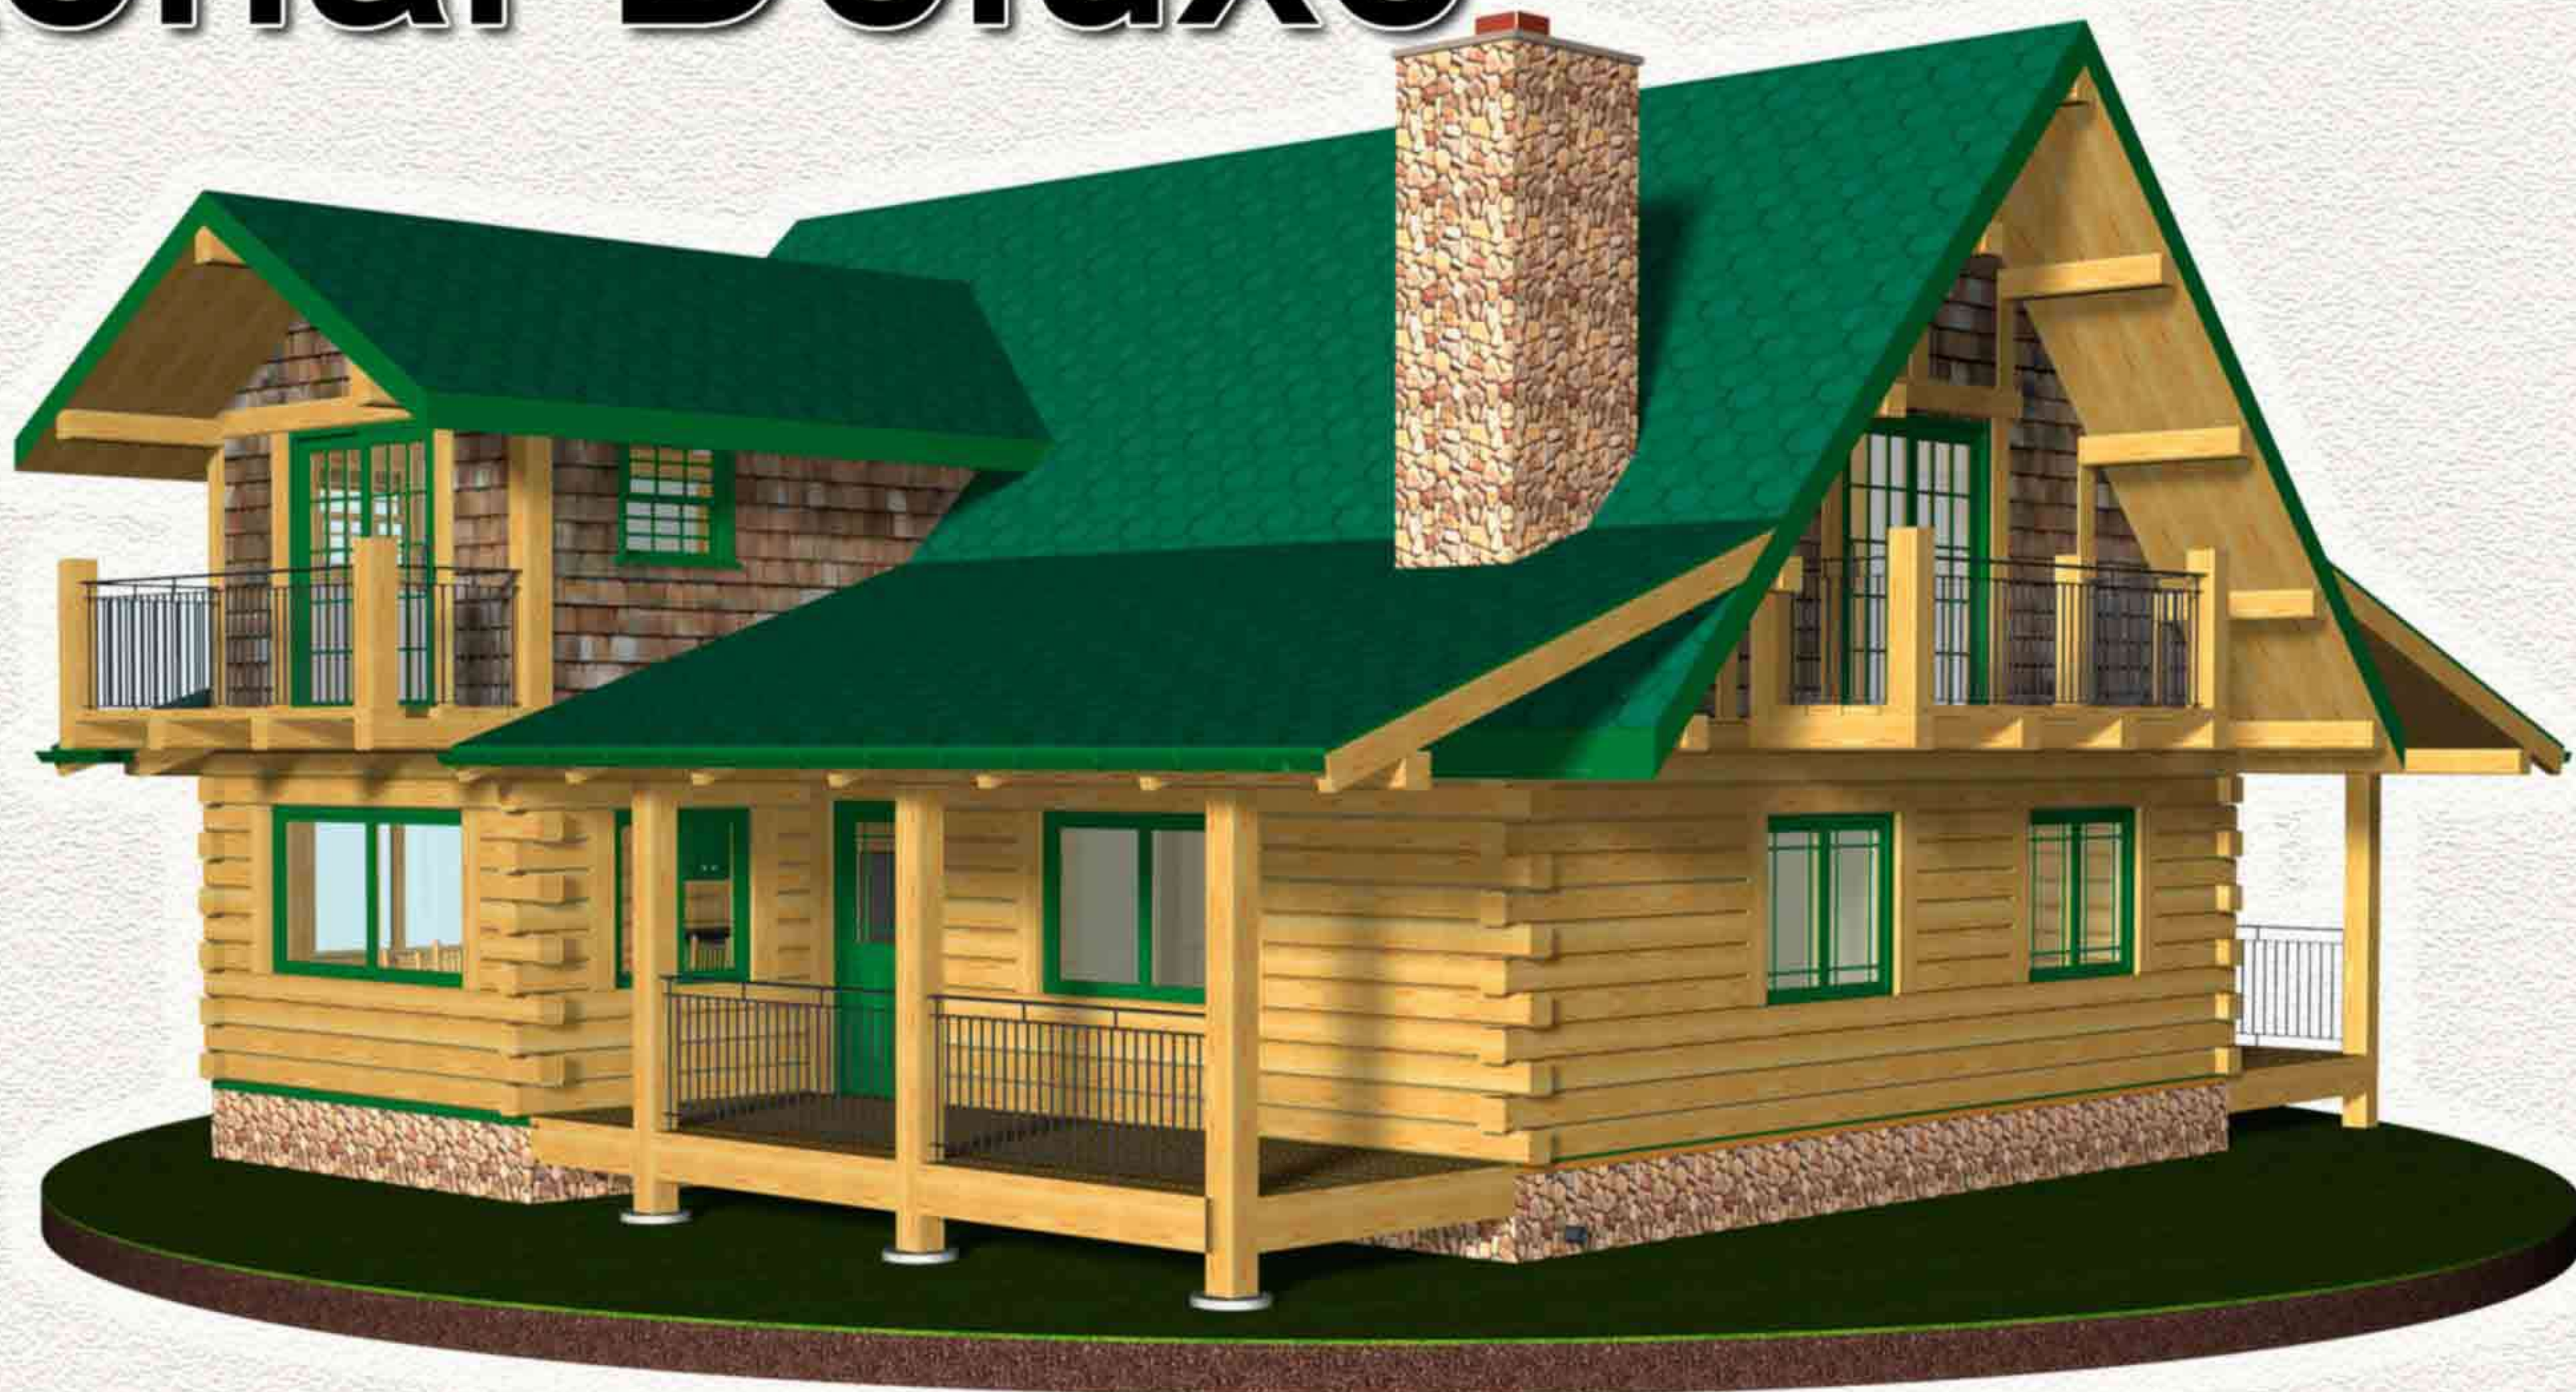

Wyoming Log Home Manufacturing Company

Kenai Deluxe

A spacious three bedroom, two bathroom log cabin with a dining room that boasts three views and a front and rear porch. Upstairs features three balconies, two off of the master bedroom and one off the spare bedroom. This log package would be perfect for a small family or those who want a seasonal retreat.

Main Level

Upper Level

Bedrooms: 3
Baths: 2

Log Package

Square Footage
Main 1,056 sq ft
Upper 904 sq ft
Porches 588 sq ft
Total 2,548 sq ft

Wyoming Log Home Manufacturing Company
6 Kukuchka Lane
Ranchester WY 82839
307-655-0800