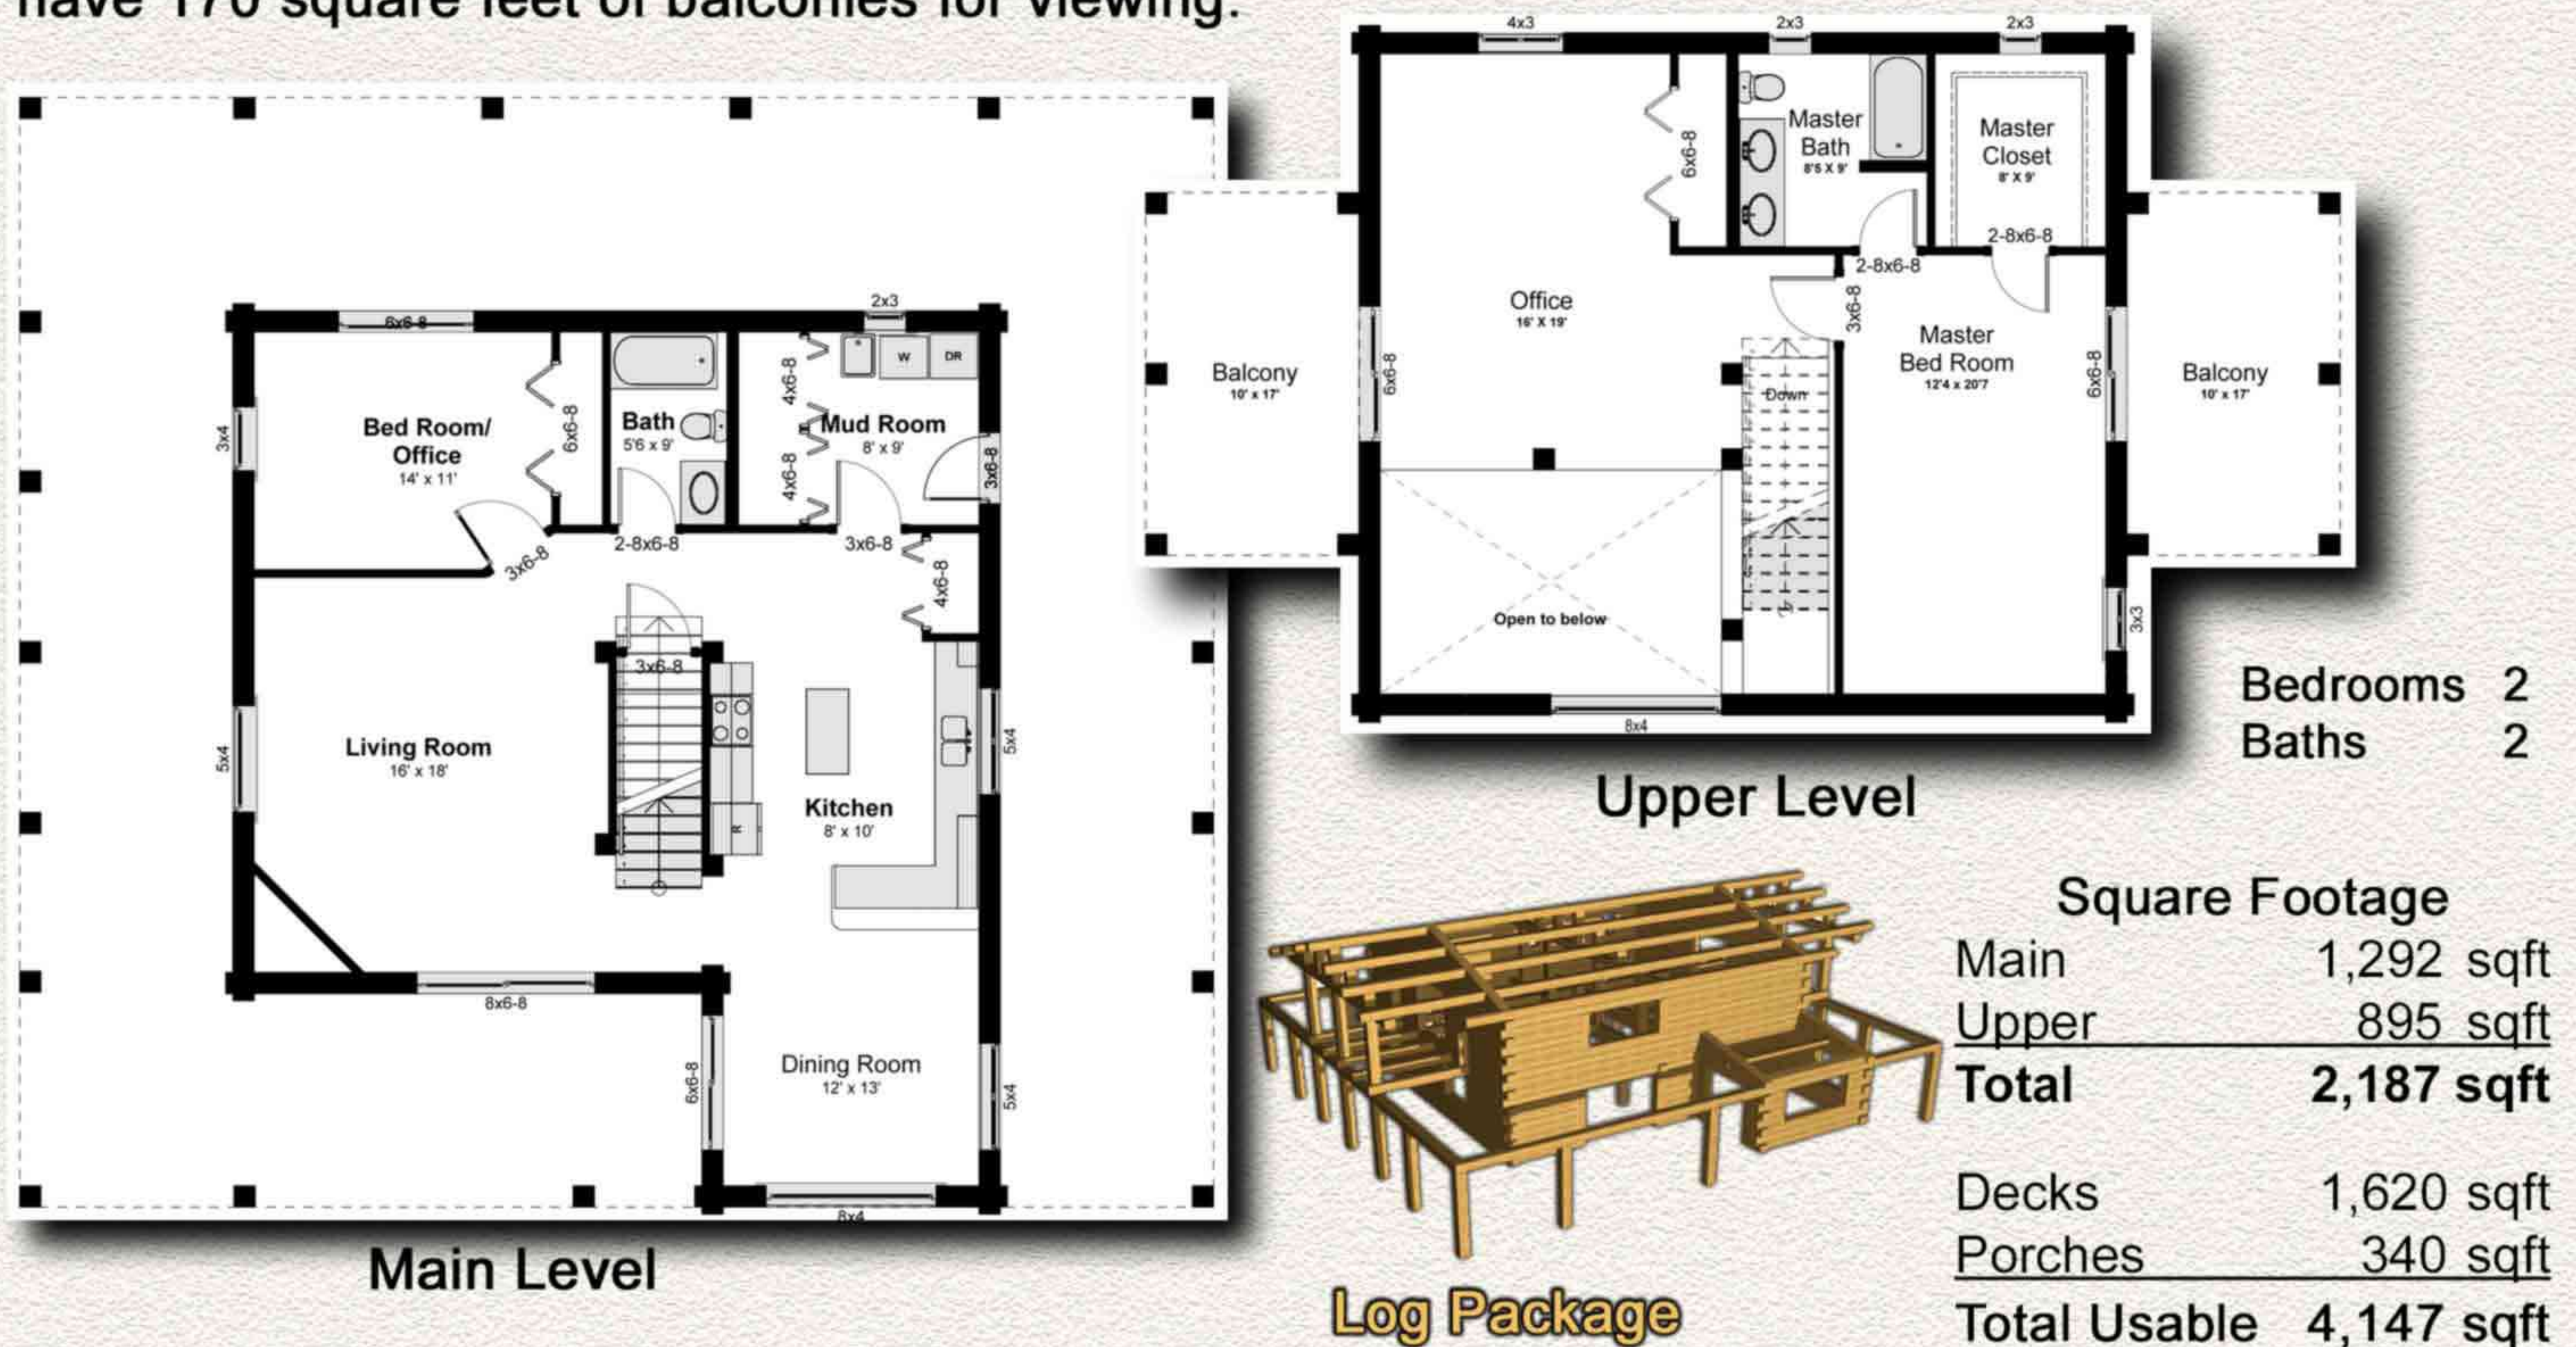

Wyoming Log Home Manufacturing Company

Grand Teton

This spacious log cabin is for the smaller family that likes to spread out. The large open floor plan allows for easy visuals from the kitchen, through the dining room and into the living area. There are two bedrooms, 2 ½ baths and 1,760 square feet of wraparound covered porches that almost doubles your living area during the warmer months. Both the loft and upstairs bedroom have 170 square feet of balconies for viewing.