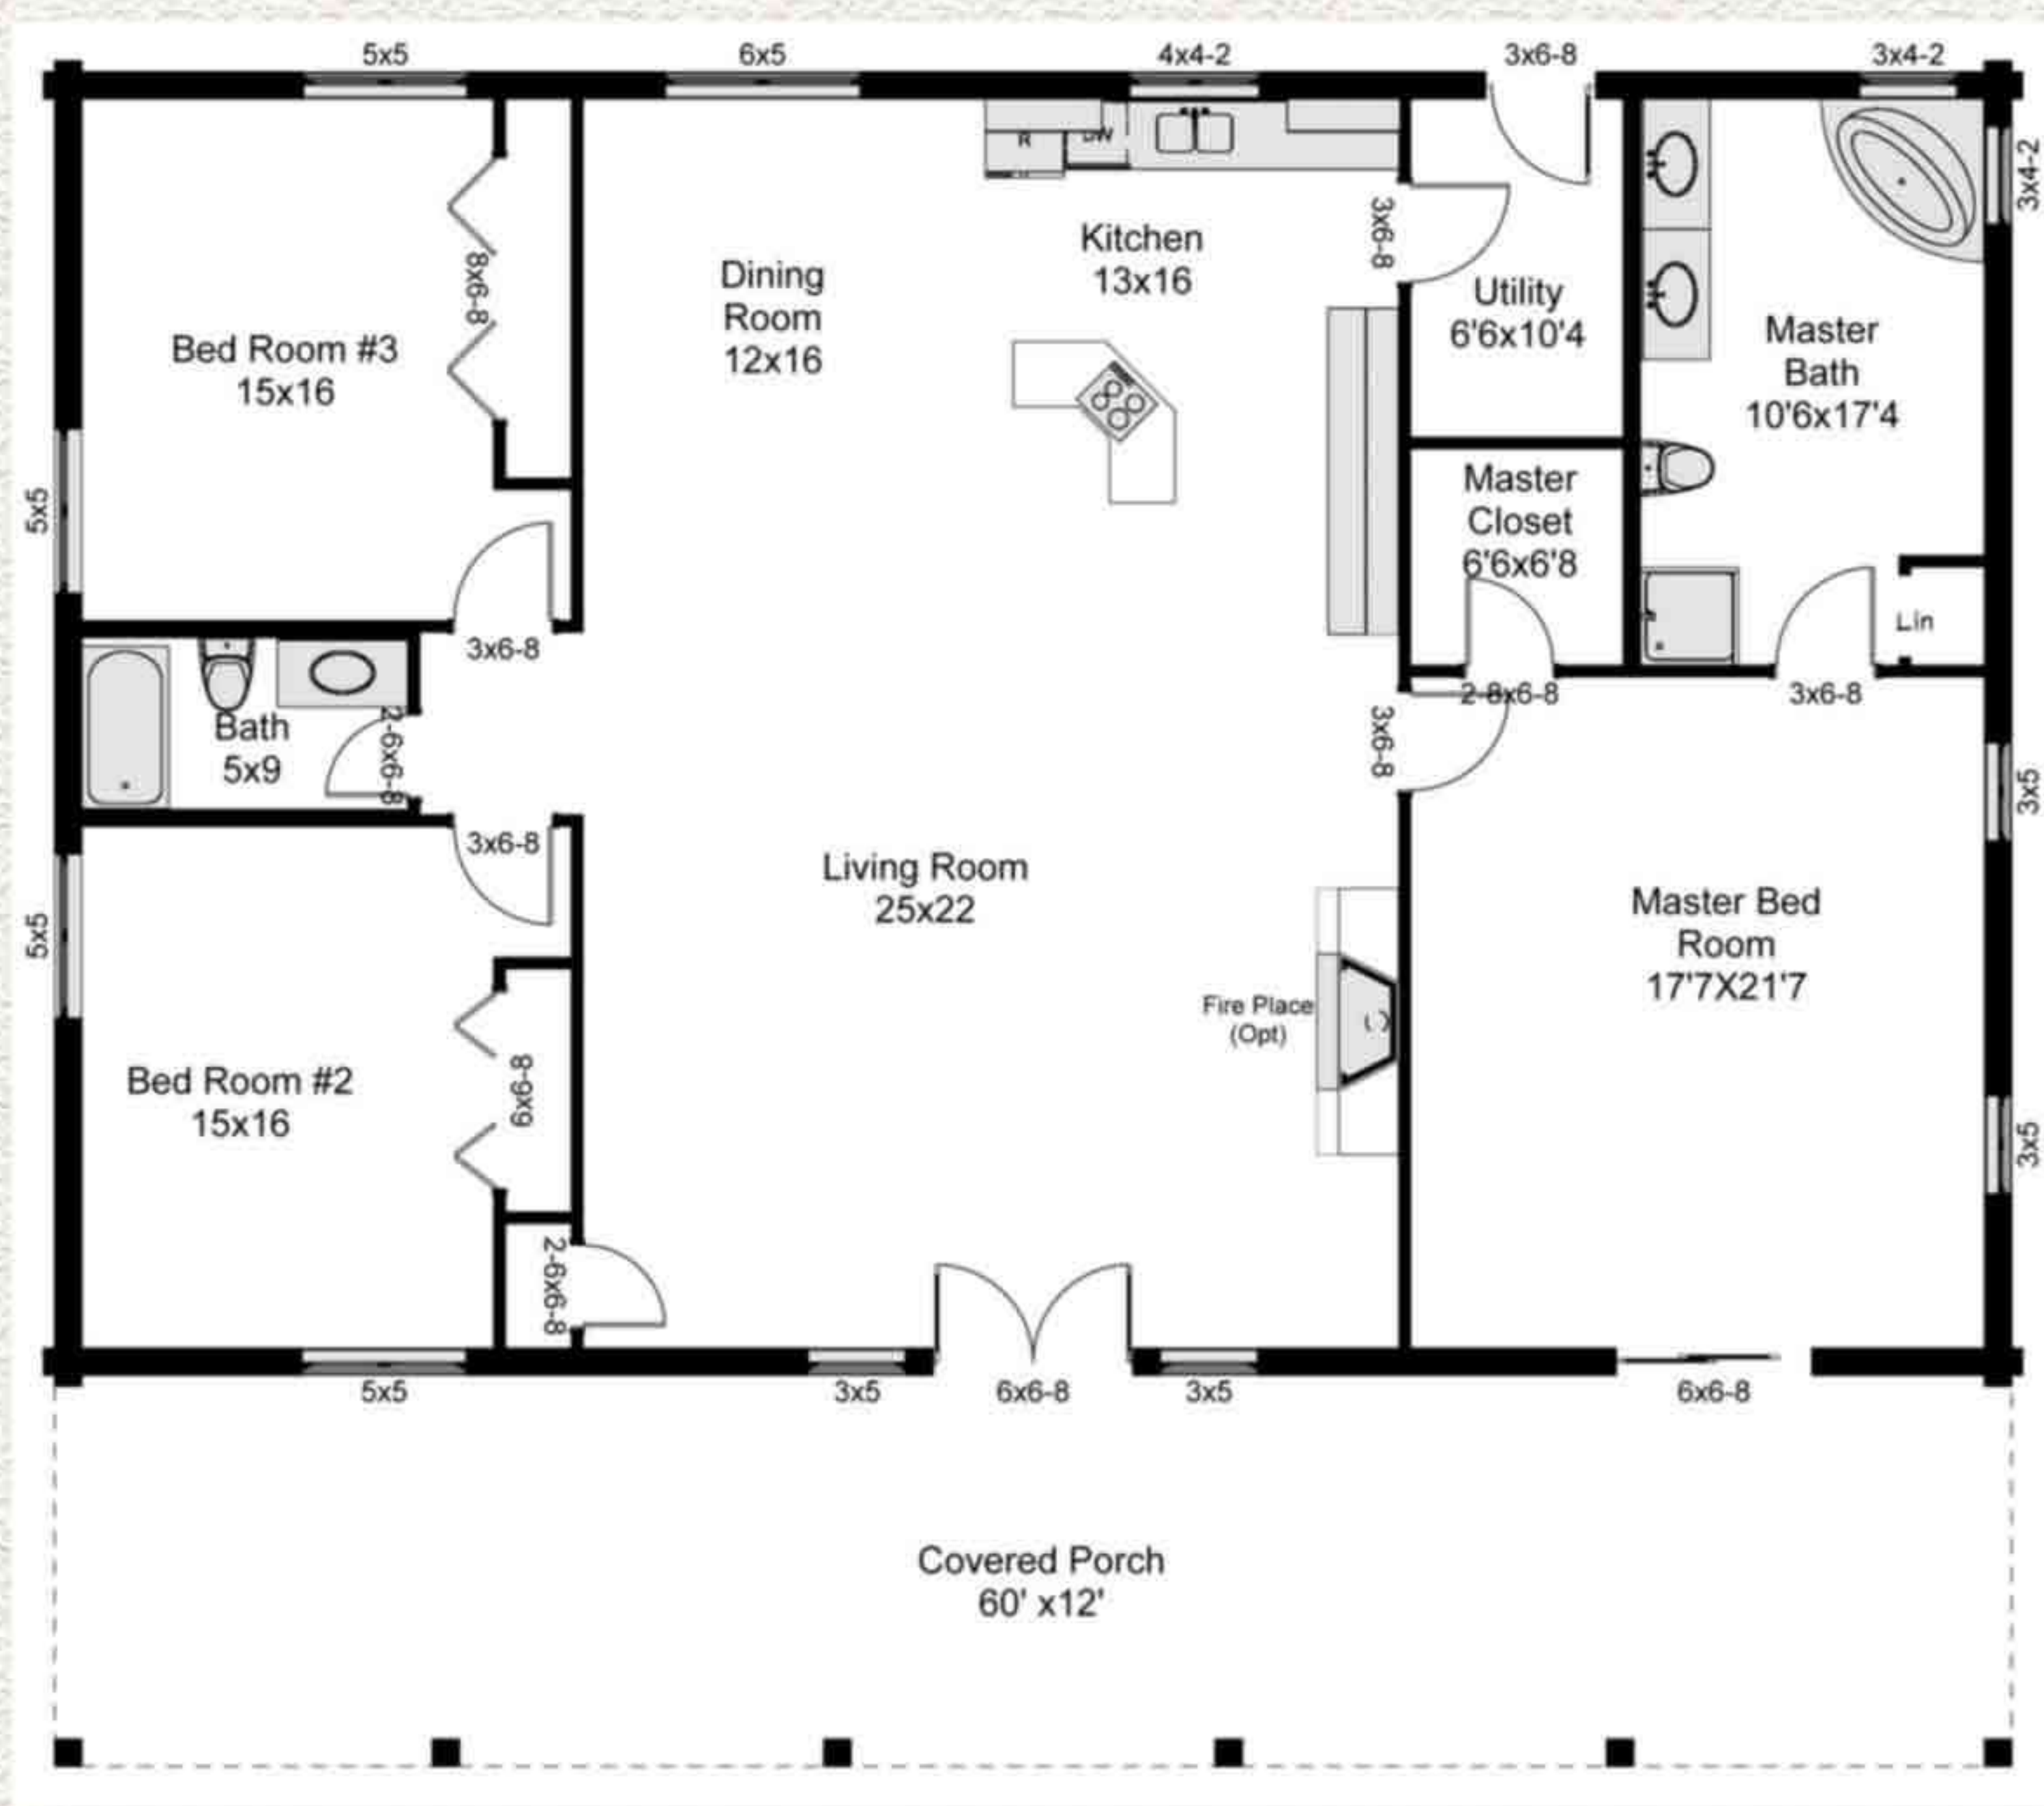

Wyoming Log Home Manufacturing Company

Clear Creek

Spacious bedrooms, large common area, and separated master bedroom and bath, make the Clear Creek both affordable and unique. A perfect family home, this design allows for everyone to have their own space and enjoy the togetherness of a large common area. With 720 square feet of covered porch, there is definitely room to roam!

Bedrooms 3
Baths 2

Log Package

Square Footage
Main Level 2,400 sqft
Front Porch 720 sqft
Total Useable 3,120 sqft

Wyoming Log Home Manufacturing Company
6 Kukuchka Lane
Ranchester WY 82839
307-655-0800

Visit www.wyomingloghomemfg.com